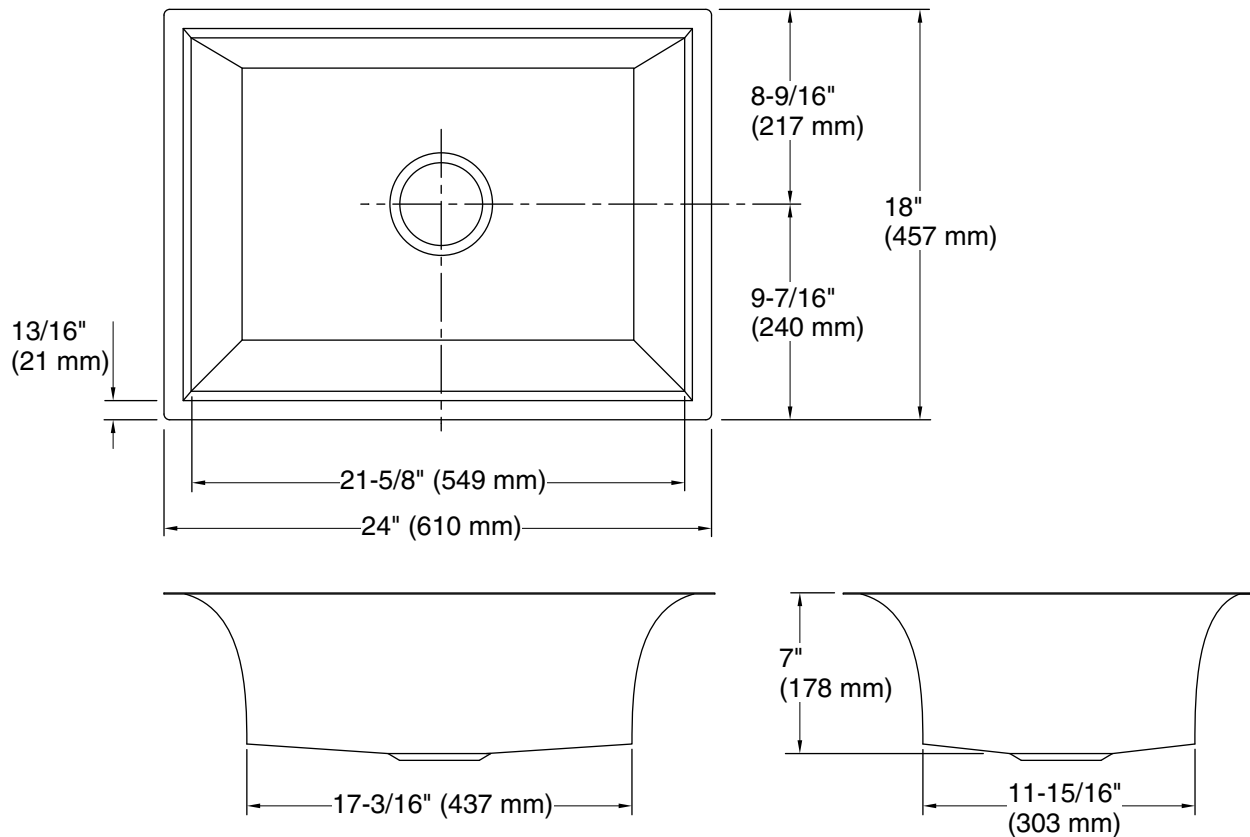

KALLISTA® Bacifiore® 24" Butler/Entertainment Sink

FEATURES

L20311

- 16-gauge, polished distressed stainless steel
- Flower inspiration for shaping of interior bowl design

PRODUCT INFORMATION	
Fixture*:	
Basin Area	16-3/8" (416 mm) x 21-5/8" (549 mm)
Water Depth	6-11/16" (170 mm)
Drain Hole	Ø 3-5/8" (92 mm)
*Approximate measurements for comparison only.	
Included Components:	
Cutout Template	1272248-7
Hardware Kit	91915