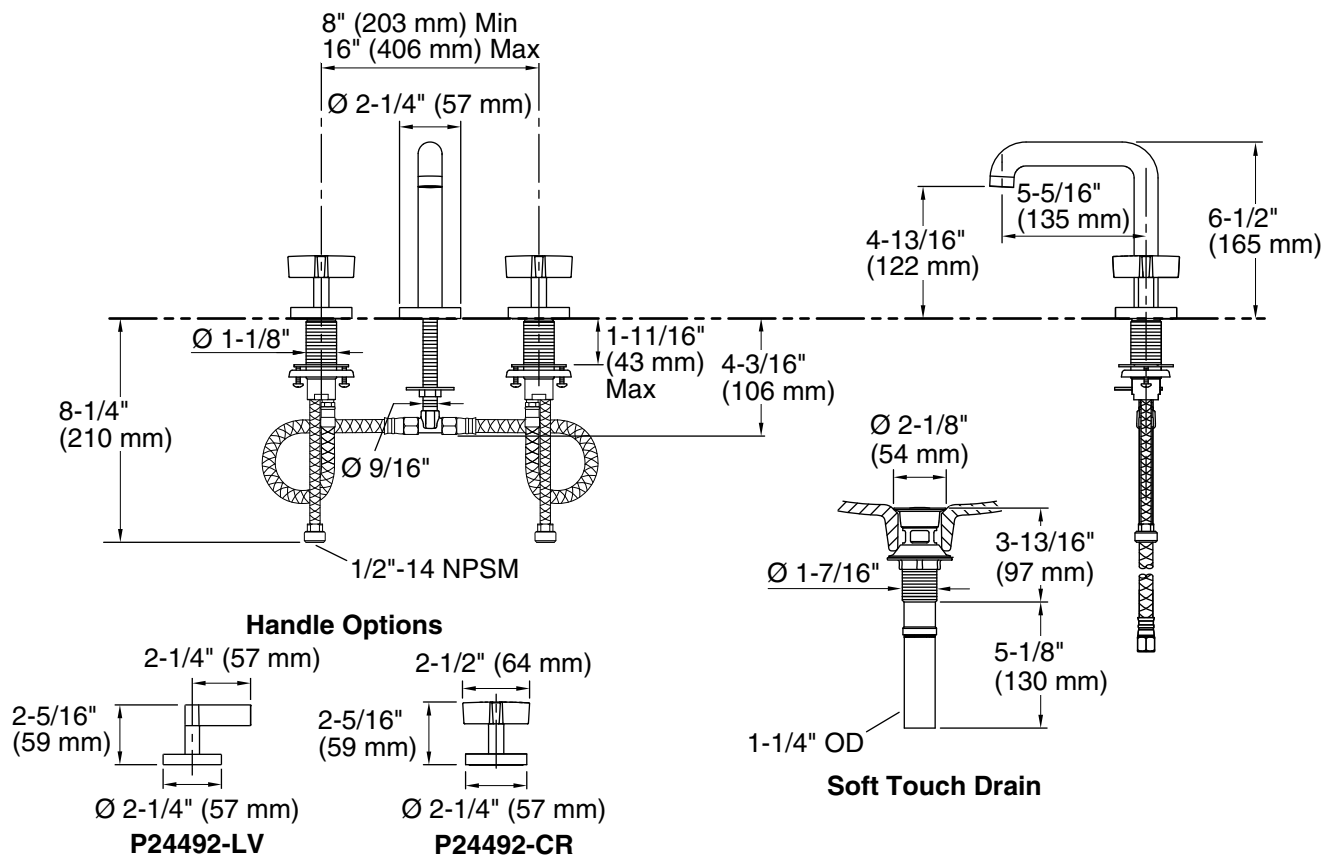

## One™ Basin Set, Tall Spout

### FEATURES

- Solid brass construction for durability and reliability
- Two-handle, widespread lavatory faucet for 8" (203 mm) to 16" (406 mm) centers
- 1.2 gal/min (4.5 l/min) maximum flow rate
- Includes Soft Touch drain
- Quarter-turn washerless ceramic disc valves
- Meets CalGreen requirements for bathroom sink faucets
- Complements the One collection

P24492

SPECIFIED MODEL						
Model	Description	Finishes				
P24492-CR	One Basin Set, Tall Spout, Cross Handles	<input type="checkbox"/> CP Polished Chrome	<input type="checkbox"/> AD Nickel Silver	<input type="checkbox"/> AG Brushed Nickel	<input type="checkbox"/> GN Gunmetal	<input type="checkbox"/> ULB Unlacquered Brass
P24492-LV	One Basin Set, Tall Spout, Lever Handles	<input type="checkbox"/> CP Polished Chrome	<input type="checkbox"/> AD Nickel Silver	<input type="checkbox"/> AG Brushed Nickel	<input type="checkbox"/> GN Gunmetal	<input type="checkbox"/> ULB Unlacquered Brass