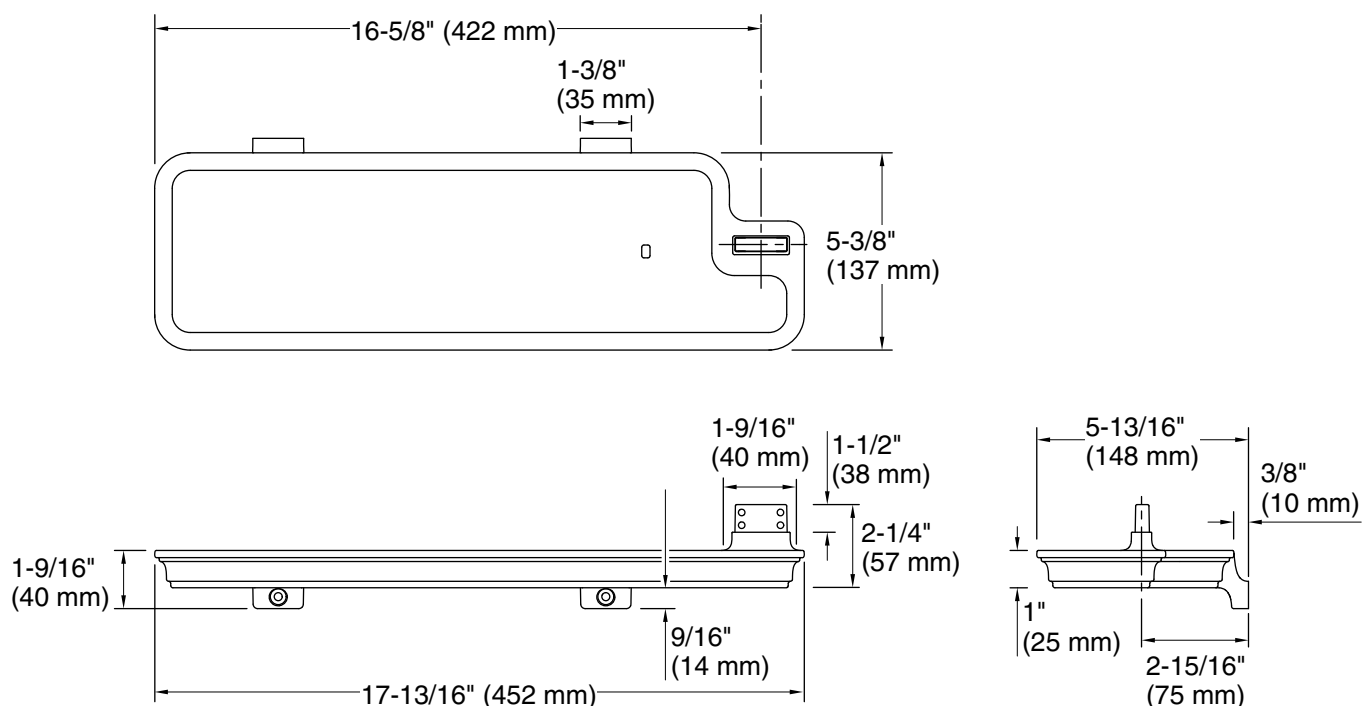

FEATURES

P21666

- Complements Kallista faucets and fixtures

SPECIFIED MODEL						
Model	Description	Finishes				
P21666-00	Traditional Slidebar Shelf	<input type="checkbox"/> 0	Stucco White			
Required Accessories						
P21654-00	Traditional Slidebar	<input type="checkbox"/> CP Polished Chrome	<input type="checkbox"/> AD Nickel Silver	<input type="checkbox"/> AG Brushed Nickel	<input type="checkbox"/> BZ Antique Bronze	<input type="checkbox"/> W6 Weathered Bronze