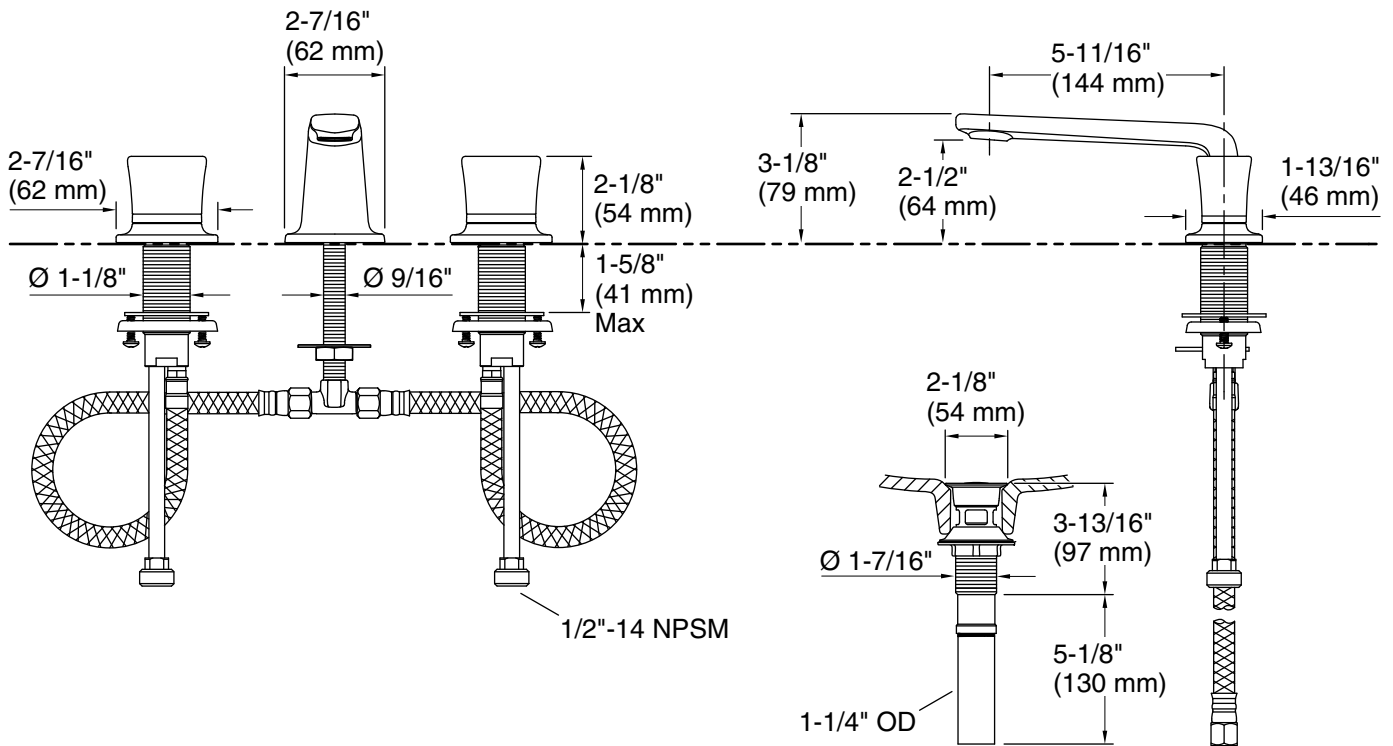

KALLISTA®

Per Se® Basin Set, Decorative Knob Handles

P24705

FEATURES

- Solid metal construction for durability and reliability
- Two-handle, widespread lavatory faucet for 8" (203 mm) - 16" (406 mm) centers
- Quarter-turn washerless ceramic disc valves
- 1.2 gal/min (4.5 l/min) maximum flow rate
- Includes Soft Touch drain
- Thin, slender form
- Meets CalGreen requirements for bathroom sink faucets
- Complements the Per Se collection

CODES/STANDARDS APPLICABLE

Specified model meets or exceeds the following:

- ASME A112.18.1/CSA B125.1
- NSF 61
- EPA WaterSense®
- All applicable US Federal and State material regulations

Soft Touch Drain

INSTALLATION NOTES

Mounting surface hole size. All dimensions are nominal.		
Spout	Ø 5/8" (16 mm)	
Handles	Ø 1-5/16" (33 mm)	
Deck Thickness	Min	Max
Spout	--	2-1/2" (64 mm)
Handles	--	1-5/8" (41 mm)

SPECIFIED MODEL

Model	Description	Finishes			
P24705-CB	Per Se Decorative Knob Handles, Black Crystal Knob	☐ CP Polished Chrome	☐ AD Nickel Silver	☐ W7 Black Nickel	☐ 24K Polished Gold
P24705-GF	Per Se Decorative Knob Handles, Gold Flake Knob	☐ CP Polished Chrome	☐ AD Nickel Silver	☐ 24K Polished Gold	

We reserve the right to make revisions without notice in the design of products or in packaging unless this right has specifically been waived at the time the order is accepted.