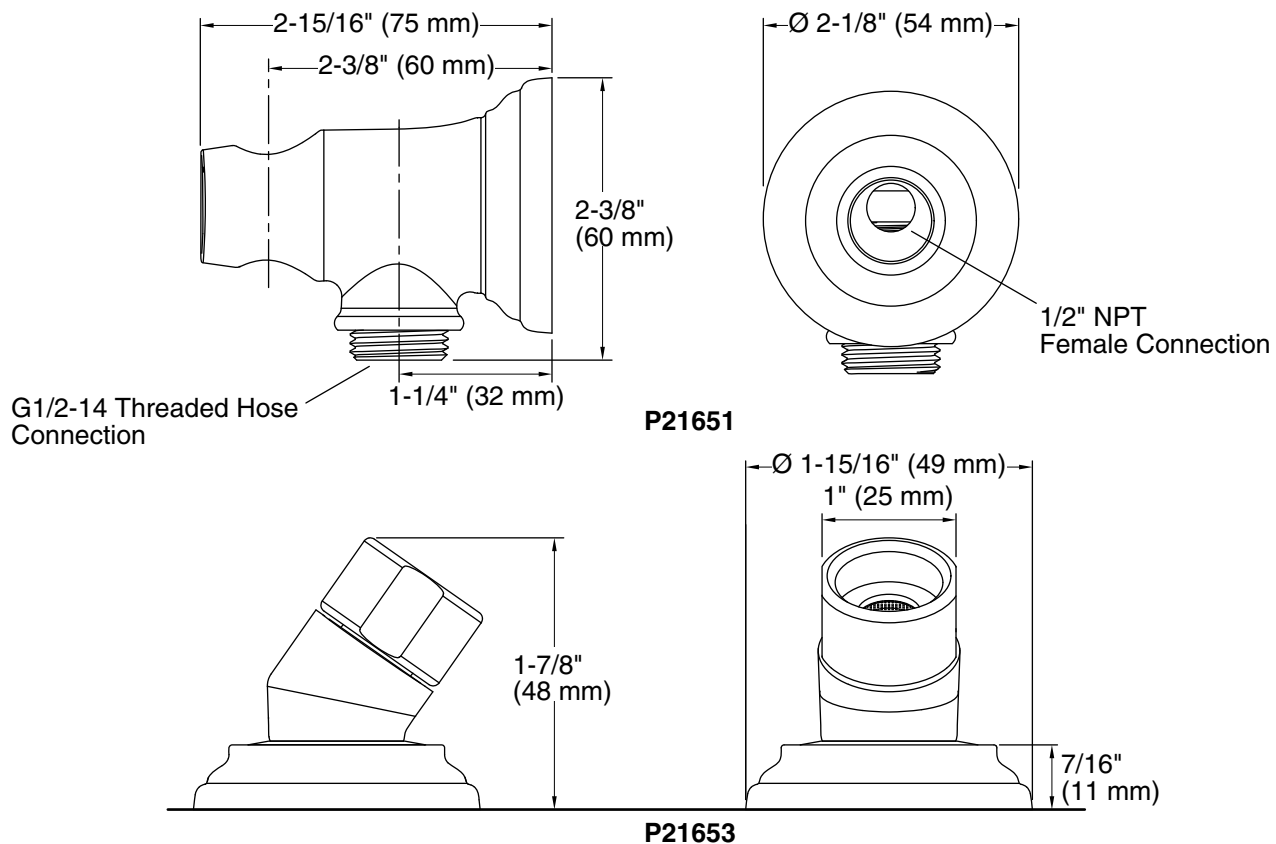

FEATURES

- Solid metal construction for durability and reliability
- Integrated supply and holder
- Clean look with reduced number of components needed in the shower space
- Complements Kallista faucets and fixtures

SPECIFIED MODEL				
Model	Description	Finishes		
P21651-00	Traditional Wall Bracket with Integrated Supply Elbow	<input type="checkbox"/> CP Polished Chrome	<input type="checkbox"/> AD Nickel Silver	<input type="checkbox"/> 24K Polished Gold
		<input type="checkbox"/> AG Brushed Nickel	<input type="checkbox"/> W7 Black Nickel	<input type="checkbox"/> BCH Blush Bronze
P21653-00	Traditional Deck-Mounted Handshower Trim	<input type="checkbox"/> CP Polished Chrome	<input type="checkbox"/> AD Nickel Silver	<input type="checkbox"/> 24K Polished Gold
		<input type="checkbox"/> AG Brushed Nickel	<input type="checkbox"/> W7 Black Nickel	<input type="checkbox"/> BCH Blush Bronze