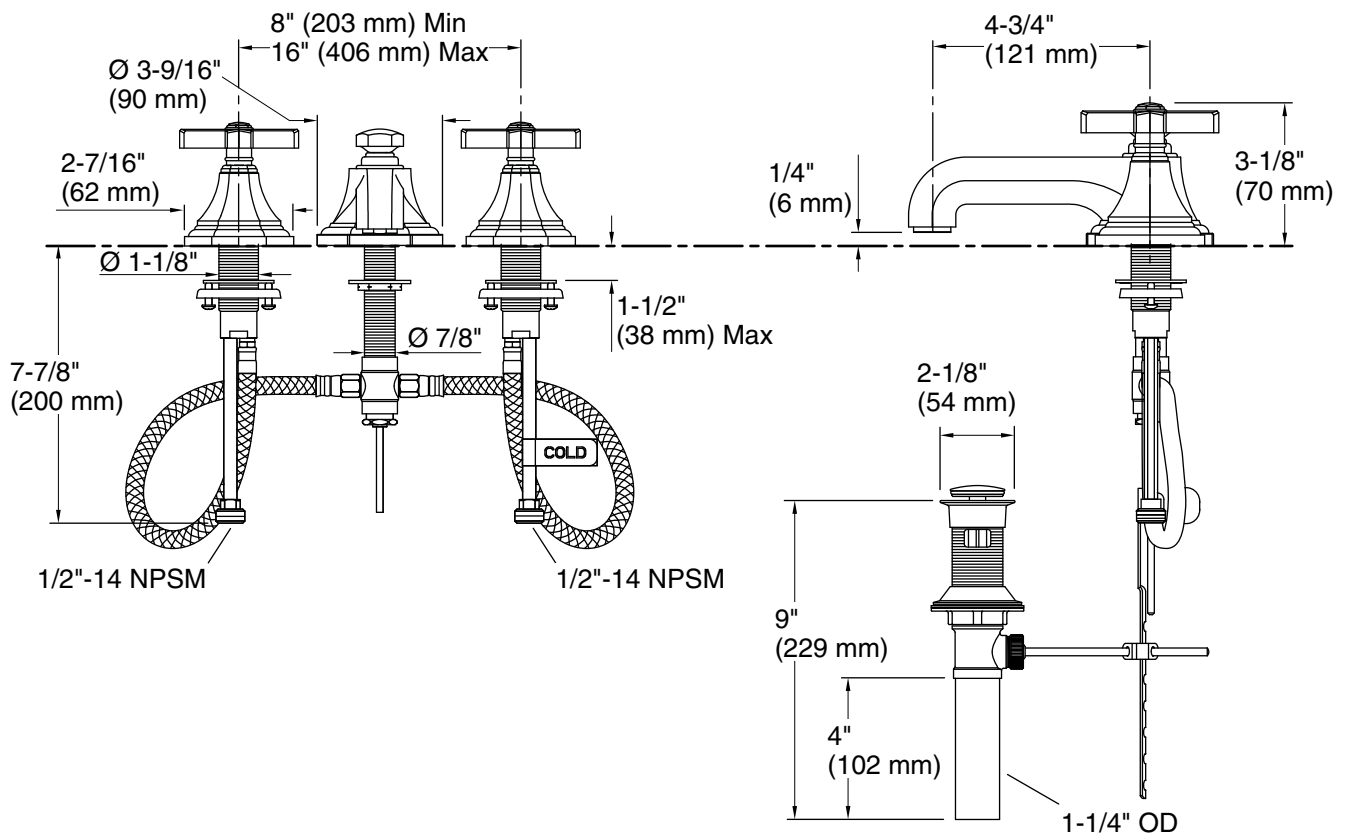

KALLISTA®

For Town Basin Set

FEATURES

- Solid brass construction for durability and reliability
- Two-handle, widespread lavatory faucet for 8" (203 mm) - 16" (406 mm) centers
- Available with Crystal, Black Obsidian, or Nephrite Jade handles
- Quarter-turn washerless ceramic disc valves
- Spout includes vacuum breaker
- 1.2 gal/min (4.5 l/min) maximum flow rate
- Meets CalGreen requirements for bathroom sink faucets
- Complements the For Town collection

ADA

P22731

SPECIFIED MODEL

Model	Description	Finishes		
P22731-CC	For Town Basin Set, Crystal, Cross Handles	<input type="checkbox"/> CP Polished Chrome	<input type="checkbox"/> AD Nickel Silver	<input type="checkbox"/> AG Brushed Nickel
P22731-BC	For Town Basin Set, Black Obsidian, Cross Handles	<input type="checkbox"/> CP Polished Chrome	<input type="checkbox"/> AD Nickel Silver	<input type="checkbox"/> AG Brushed Nickel
P22731-GC	For Town Basin Set, Green Nephrite Jade, Cross Handles	<input type="checkbox"/> CP Polished Chrome	<input type="checkbox"/> AD Nickel Silver	<input type="checkbox"/> AG Brushed Nickel