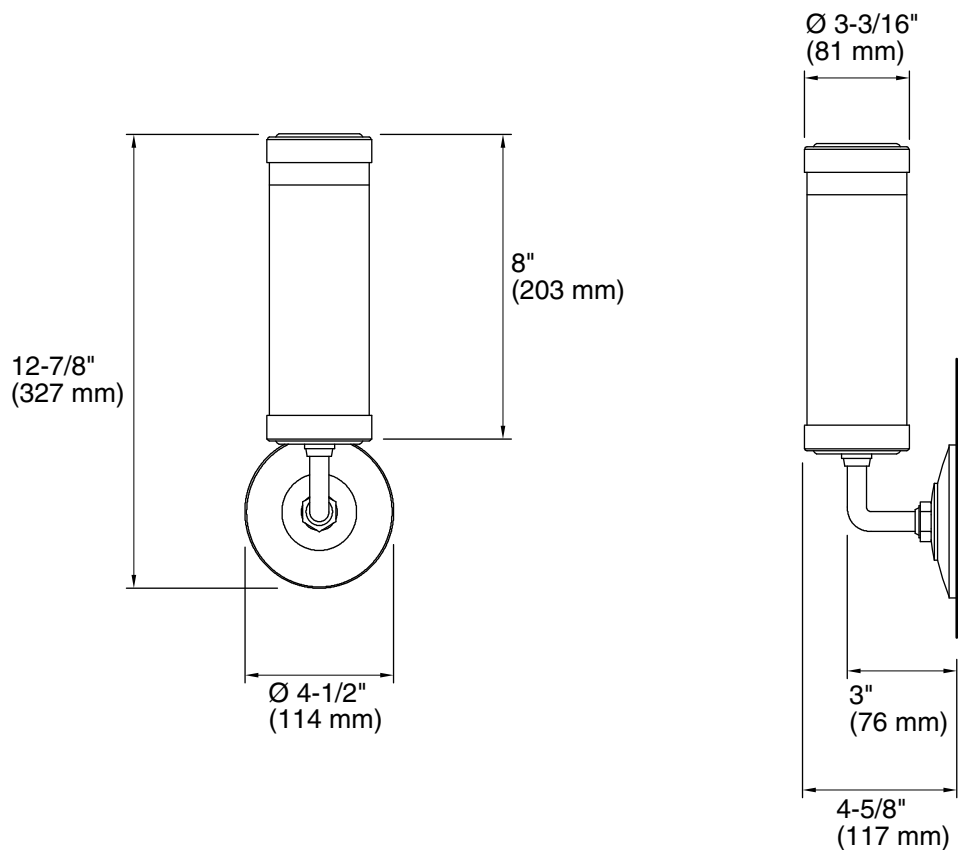

FEATURES

- Brass construction
- Concealed mounting
- Quality glass shade
- Maximum 25 W type B10 candelabra base bulb
- Complements the Loft collection

CODES/STANDARDS APPLICABLE

Specified model meets or exceeds the following:

- EN 60598-1
- EN 60598-2-1

P31221W

SPECIFIED MODEL

Model	Description	Finishes		
P31221W-00	Loft Wall Sconce with Heat-Resistant Frosted Glass Cylinder	☐ CP Polished Chrome	☐ AD Nickel Silver	☐ AG Brushed Nickel

We reserve the right to make revisions without notice in the design of products or in packaging unless this right has specifically been waived at the time the order is accepted.