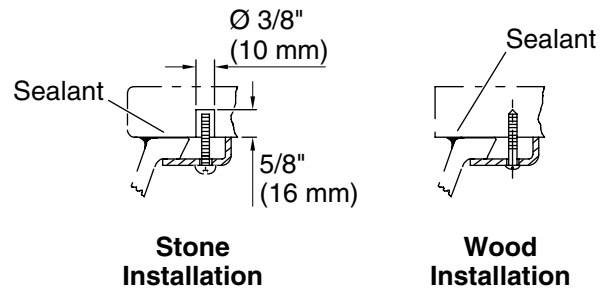

FEATURES

- Vitreous china for a remarkably clean, sanitary product that maintains its polished shine
- Under-mount installation
- Patented low-profile overflow
- Octagon-shaped basin with faceted interior detail
- Complements the Bill Sofield collection

CODES/STANDARDS APPLICABLE

Specified model meets or exceeds the following:

- ASME A112.19.2/CSA B45.1
- ADA
- ICC/ANSI A117.1

ADA

Recommended ADA Installation

Stone Installation

Wood Installation

PRODUCT INFORMATION		
Fixture*:	Basin Area	Water Depth
Lavatory	23" (584 mm) x 13" (330 mm)	3-1/2" (89 mm)
Drain Hole	Ø 1-1/2" (38 mm)	
*Approximate measurements for comparison only		
Included Components: Basin Clamp Assembly		
Cutout Template	1115986-7	

INSTALLATION NOTES
All dimensions are nominal.
Will comply with ADA when installed per section 606 Lavatories and Sinks of the 2010 ADA Standards for Accessible Design.
Supplied basin clamp assemblies require 1" (25 mm) minimum countertop thickness. Installer must supply anchors for thinner countertops.