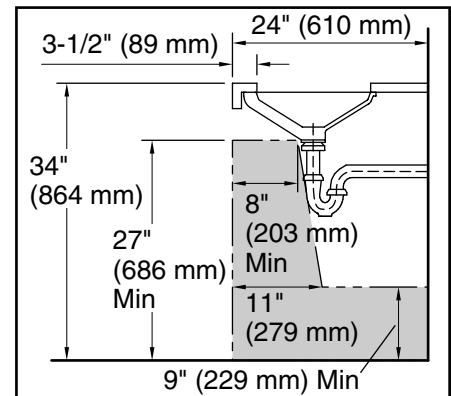

FEATURES

- Vitreous china for a remarkably clean, sanitary product that maintains its polished shine
- Under-mount installation
- Patented low-profile overflow
- Octagon-shaped basin with faceted interior detail
- Complements the Bill Sofield collection

CODES/STANDARDS APPLICABLE

Specified model meets or exceeds the following:

- ASME A112.19.2/CSA B45.1
- ADA
- ICC/ANSI A117.1

ADA

Recommended ADA Installation

Stone Installation

Wood Installation

PRODUCT INFORMATION		
Fixture*:	Basin Area	Water Depth
Lavatory	23" (584 mm) x 13" (330 mm)	3-1/2" (89 mm)
Drain Hole	Ø 1-1/2" (38 mm)	
*Approximate measurements for comparison only		
Included Components: Basin Clamp Assembly		
Cutout Template	1115986-7	

INSTALLATION NOTES
All dimensions are nominal.
Will comply with ADA when installed per section 606 Lavatories and Sinks of the 2010 ADA Standards for Accessible Design.
Supplied basin clamp assemblies require 1" (25 mm) minimum countertop thickness. Installer must supply anchors for thinner countertops.

SPECIFIED MODEL		
Model	Description	Finishes
P72044-WO	Bill Sofield Under-Mount Lavatory with Overflow	<input type="checkbox"/> 0 Stucco White <input type="checkbox"/> 96 Linen

We reserve the right to make revisions without notice in the design of products or in packaging unless this right has specifically been waived at the time the order is accepted.