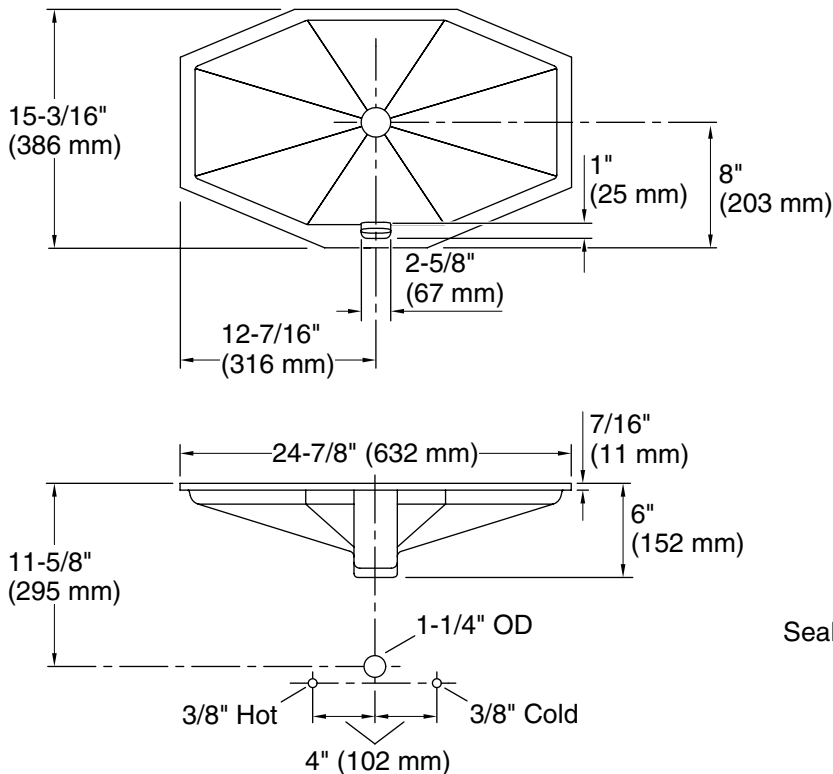

FEATURES

- Vitreous china for a remarkably clean, sanitary product that maintains its polished shine
- Under-mount installation
- Patented low-profile overflow
- Octagon-shaped basin with faceted interior detail
- Complements the Bill Sofield collection

CODES/STANDARDS APPLICABLE

Specified model meets or exceeds the following:

- ASME A112.19.2/CSA B45.1
- ADA
- ICC/ANSI A117.1

ADA

Recommended ADA Installation

Stone Installation

Wood Installation

PRODUCT INFORMATION		
Fixture*:	Basin Area	Water Depth
Lavatory	23" (584 mm) x 13" (330 mm)	3-1/2" (89 mm)
Drain Hole	Ø 1-1/2" (38 mm)	
*Approximate measurements for comparison only		
Included Components: Basin Clamp Assembly		
Cutout Template	1115986-7	

INSTALLATION NOTES
All dimensions are nominal.
Will comply with ADA when installed per section 606 Lavatories and Sinks of the 2010 ADA Standards for Accessible Design.
Supplied basin clamp assemblies require 1" (25 mm) minimum countertop thickness. Installer must supply anchors for thinner countertops.

SPECIFIED MODEL		
Model	Description	Finishes
P72044-WO	Bill Sofield Under-Mount Lavatory with Overflow	<input type="checkbox"/> 0 Stucco White <input type="checkbox"/> 96 Linen

We reserve the right to make revisions without notice in the design of products or in packaging unless this right has specifically been waived at the time the order is accepted.