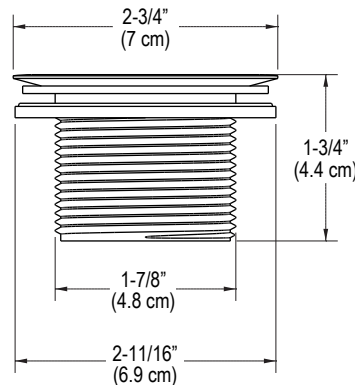

KALLISTA® Perfect Traditional Trim Kit for Flip Drain

FEATURES

- For Use with P21583 or P21586 Flip Drain Assembly
- Solid Brass Construction for Durability and Reliability
- Complements Kallista Faucets and Fixtures

CODES/STANDARDS APPLICABLE

- Specified model meets or exceeds the following:
- IAPMO/cUPC

P21584

Overflow Trim

Drain Trim

SPECIFIED MODEL

Model	Description	Finishes			
P21584-00	Perfect Traditional Trim Kit for Flip Drain	<input type="checkbox"/> CP Polished Chrome	<input type="checkbox"/> AD Nickel Silver	<input type="checkbox"/> AG Brushed Nickel	<input type="checkbox"/> BZ Antique Bronze