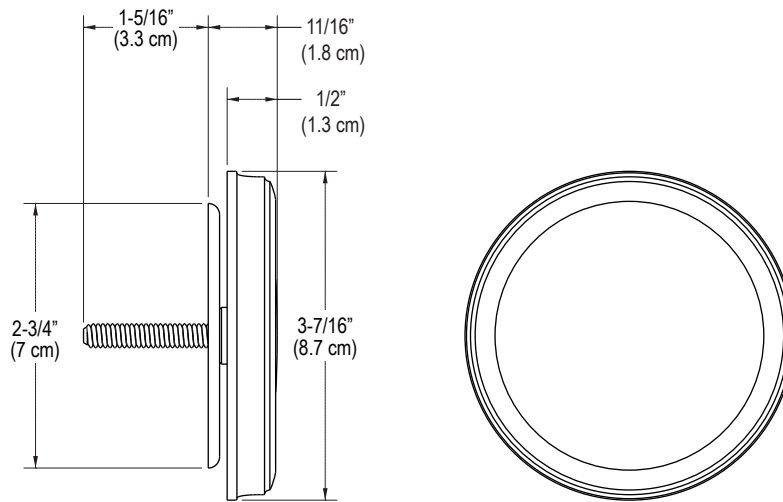

KALLISTA® Perfect Traditional Trim Kit for Flip Drain

FEATURES

- For Use with P21583 or P21586 Flip Drain Assembly
- Solid Brass Construction for Durability and Reliability
- Complements Kallista Faucets and Fixtures

CODES/STANDARDS APPLICABLE

- Specified model meets or exceeds the following:
- IAPMO/cUPC

P21584

Overflow Trim

Drain Trim

SPECIFIED MODEL

Model	Description	Finishes			
P21584-00	Perfect Traditional Trim Kit for Flip Drain	<input type="checkbox"/> CP Polished Chrome	<input type="checkbox"/> AD Nickel Silver	<input type="checkbox"/> AG Brushed Nickel	<input type="checkbox"/> BZ Antique Bronze