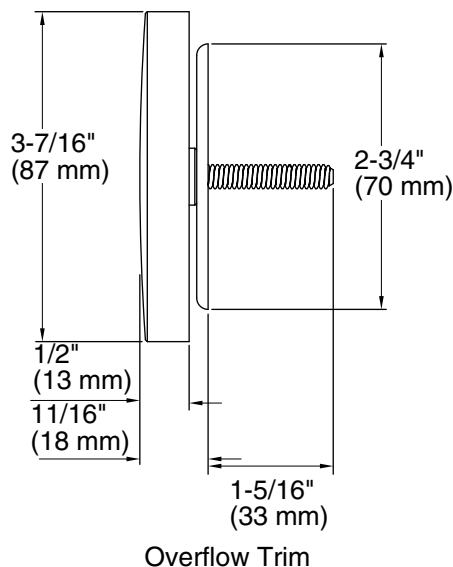

FEATURES

- For use with P21583 or P21586 Flip Drain Assembly
- Solid brass construction for durability and reliability
- Complements Kallista faucets and fixtures

CODES/STANDARDS APPLICABLE

1. Specified model meets or exceeds the following:
2. IAPMO/cUPC

P21585

		SPECIFIED MODEL			
Model	Description	Finishes			
P21585-00	Perfect Modern Trim Kit for Flip Drain	☐ CP Polished Chrome	☐ AD Nickel Silver	☐ AG Brushed Nickel	☐ GN Gunmetal
		☐ LB Bronze	☐ W7 Black Nickel	☐ ULB Unlacquered Brass	

We reserve the right to make revisions without notice in the design of products or in packaging unless this right has specifically been waived at the time the order is accepted.