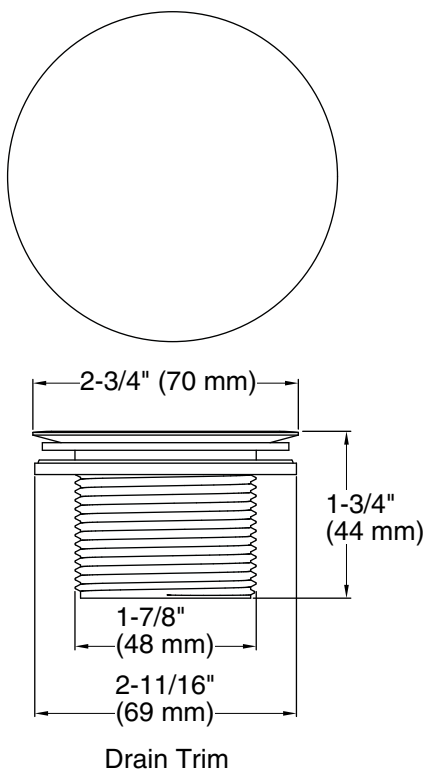

FEATURES

- For use with P21583 or P21586 Flip Drain Assembly
- Solid brass construction for durability and reliability
- Complements Kallista faucets and fixtures

CODES/STANDARDS APPLICABLE

1. Specified model meets or exceeds the following:
2. IAPMO/cUPC

P21585

		SPECIFIED MODEL			
Model	Description	Finishes			
P21585-00	Perfect Modern Trim Kit for Flip Drain	☐ CP Polished Chrome	☐ AD Nickel Silver	☐ AG Brushed Nickel	☐ GN Gunmetal
		☐ LB Bronze	☐ W7 Black Nickel	☐ ULB Unlacquered Brass	

We reserve the right to make revisions without notice in the design of products or in packaging unless this right has specifically been waived at the time the order is accepted.