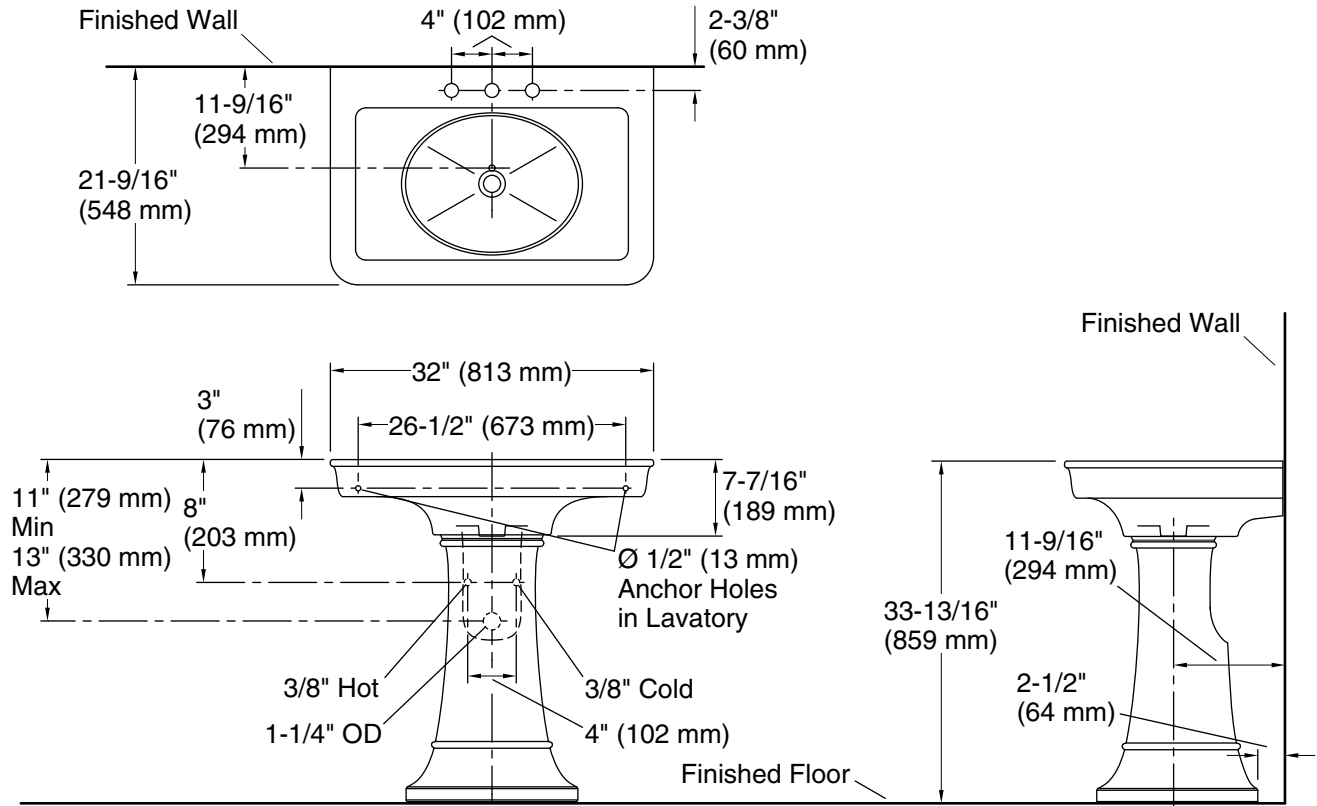

FEATURES

- Vitreous China for a remarkably clean, sanitary product that maintains its polished shine
- 32" width provides a generous working surface around the basin
- Coordinates with Tuxedo fixture and faucet collection

P72037, P72038,
P72039

PRODUCT INFORMATION		
Fixture*:	Basin Area	Water Depth
Lavatory	17-1/8" (435 mm) x 13-1/4" (337 mm)	4-1/4" (108 mm)
Drain Hole	Ø 1-11/16" (43 mm)	
Faucet and Spout Holes	Ø 1-3/8" (35 mm)	