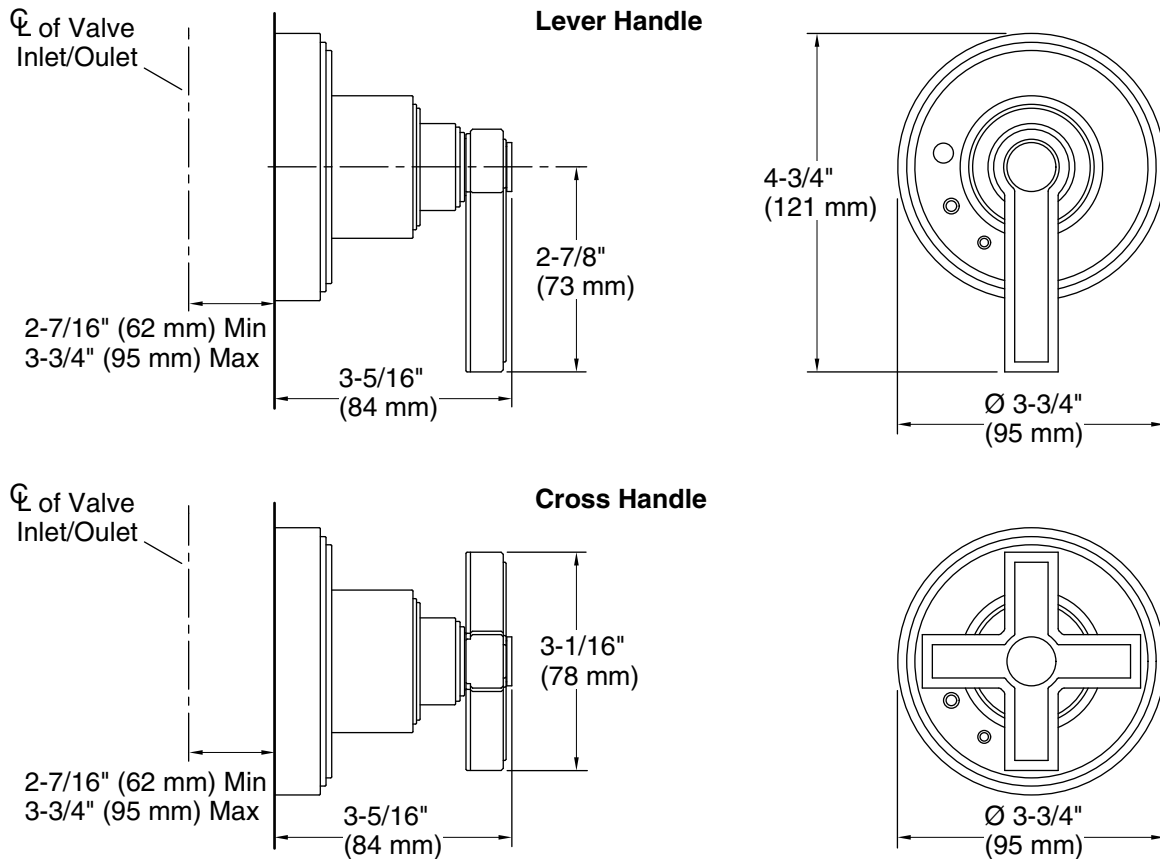

KALLISTA®

Vir Stil® Minimal Volume Control Valve Trim

FEATURES

- Solid brass construction for durability and reliability
- Wall-mount
- Volume control valve allows the user to customize their shower experience
- Complements the Vir Stil Minimal collection

CODES/STANDARDS APPLICABLE

Specified model meets or exceeds the following:

- ASME A112.18.1/CSA B125.1
- ICC/ANSI A117.1
- ADA

P24118

ADA

SPECIFIED MODEL					
Model	Description	Finishes			
P24118-CR	Vir Stil Minimal Volume Control Valve Trim, Cross Handle	<input type="checkbox"/> CP Polished Chrome	<input type="checkbox"/> AD Nickel Silver	<input type="checkbox"/> AG Brushed Nickel	<input type="checkbox"/> LB Bronze
P24118-LV	Vir Stil Minimal Volume Control Valve Trim, Lever Handle	<input type="checkbox"/> CP Polished Chrome	<input type="checkbox"/> AD Nickel Silver	<input type="checkbox"/> AG Brushed Nickel	<input type="checkbox"/> LB Bronze
Required Rough-In					
P29527-00	1/2" Volume Control	<input type="checkbox"/> NA			
P29528-00	3/4" Volume Control	<input type="checkbox"/> NA			