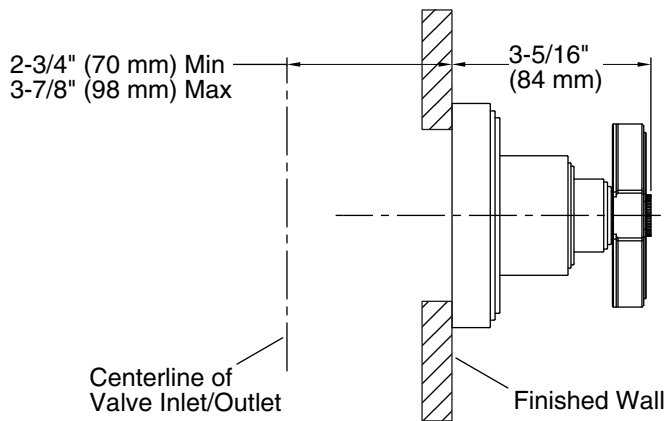

### FEATURES

- Solid brass construction for durability and reliability
- Wall-mount
- Allows bather to direct water flow
- Complements the Vir Stil collection

# P24183

**ADA**

**P24183-CR**

**P24183-LV**

SPECIFIED MODEL					
Model	Description	Finishes			
P24183-CR	Vir Stil 3-Way Transfer Valve Trim, Cross Handle	<input type="checkbox"/> CP Polished Chrome	<input type="checkbox"/> AD Nickel Silver	<input type="checkbox"/> AG Brushed Nickel	<input type="checkbox"/> LB Bronze
P24183-LV	Vir Stil 3-Way Transfer Valve Trim, Lever Handle	<input type="checkbox"/> CP Polished Chrome	<input type="checkbox"/> AD Nickel Silver	<input type="checkbox"/> AG Brushed Nickel	<input type="checkbox"/> LB Bronze
Required Rough-in					
P29513-00	3-Way Transfer Valve	<input type="checkbox"/> NA			
P29514-00	3-Way Transfer Valve, Eco	<input type="checkbox"/> NA			