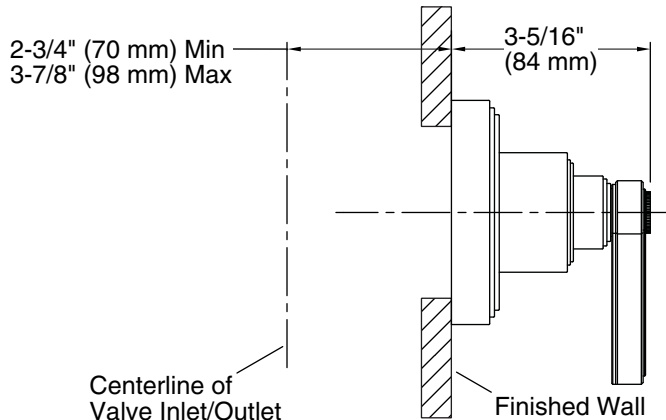

### FEATURES

- Solid brass construction for durability and reliability
- Wall-mount
- Allows bather to direct water flow
- Complements the Vir Stil collection

# P24183

**ADA**

**P24183-CR**

**P24183-LV**

SPECIFIED MODEL					
Model	Description	Finishes			
P24183-CR	Vir Stil 3-Way Transfer Valve Trim, Cross Handle	<input type="checkbox"/> CP Polished Chrome	<input type="checkbox"/> AD Nickel Silver	<input type="checkbox"/> AG Brushed Nickel	<input type="checkbox"/> LB Bronze
P24183-LV	Vir Stil 3-Way Transfer Valve Trim, Lever Handle	<input type="checkbox"/> CP Polished Chrome	<input type="checkbox"/> AD Nickel Silver	<input type="checkbox"/> AG Brushed Nickel	<input type="checkbox"/> LB Bronze
Required Rough-in					
P29513-00	3-Way Transfer Valve	<input type="checkbox"/> NA			
P29514-00	3-Way Transfer Valve, Eco	<input type="checkbox"/> NA			