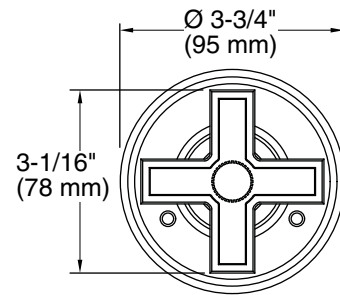

### FEATURES

- Solid brass construction for durability and reliability
- Wall-mount
- Allows bather to direct water flow
- Complements the Vir Stil collection

# P24183

**ADA**

**P24183-CR**

**P24183-LV**

SPECIFIED MODEL					
Model	Description	Finishes			
P24183-CR	Vir Stil 3-Way Transfer Valve Trim, Cross Handle	<input type="checkbox"/> CP Polished Chrome	<input type="checkbox"/> AD Nickel Silver	<input type="checkbox"/> AG Brushed Nickel	<input type="checkbox"/> LB Bronze
P24183-LV	Vir Stil 3-Way Transfer Valve Trim, Lever Handle	<input type="checkbox"/> CP Polished Chrome	<input type="checkbox"/> AD Nickel Silver	<input type="checkbox"/> AG Brushed Nickel	<input type="checkbox"/> LB Bronze
Required Rough-in					
P29513-00	3-Way Transfer Valve	<input type="checkbox"/> NA			
P29514-00	3-Way Transfer Valve, Eco	<input type="checkbox"/> NA			