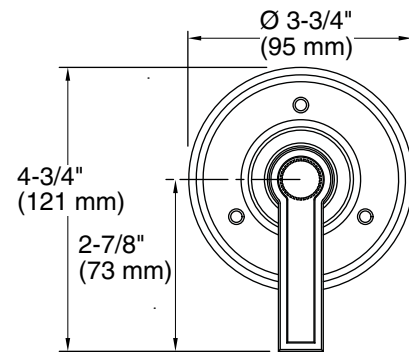

### FEATURES

- Solid brass construction for durability and reliability
- Wall-mount
- Allows bather to direct water flow
- Complements the Vir Stil collection

# P24183

**ADA**

**P24183-CR**

**P24183-LV**

SPECIFIED MODEL					
Model	Description	Finishes			
P24183-CR	Vir Stil 3-Way Transfer Valve Trim, Cross Handle	<input type="checkbox"/> CP Polished Chrome	<input type="checkbox"/> AD Nickel Silver	<input type="checkbox"/> AG Brushed Nickel	<input type="checkbox"/> LB Bronze
P24183-LV	Vir Stil 3-Way Transfer Valve Trim, Lever Handle	<input type="checkbox"/> CP Polished Chrome	<input type="checkbox"/> AD Nickel Silver	<input type="checkbox"/> AG Brushed Nickel	<input type="checkbox"/> LB Bronze
Required Rough-in					
P29513-00	3-Way Transfer Valve	<input type="checkbox"/> NA			
P29514-00	3-Way Transfer Valve, Eco	<input type="checkbox"/> NA			