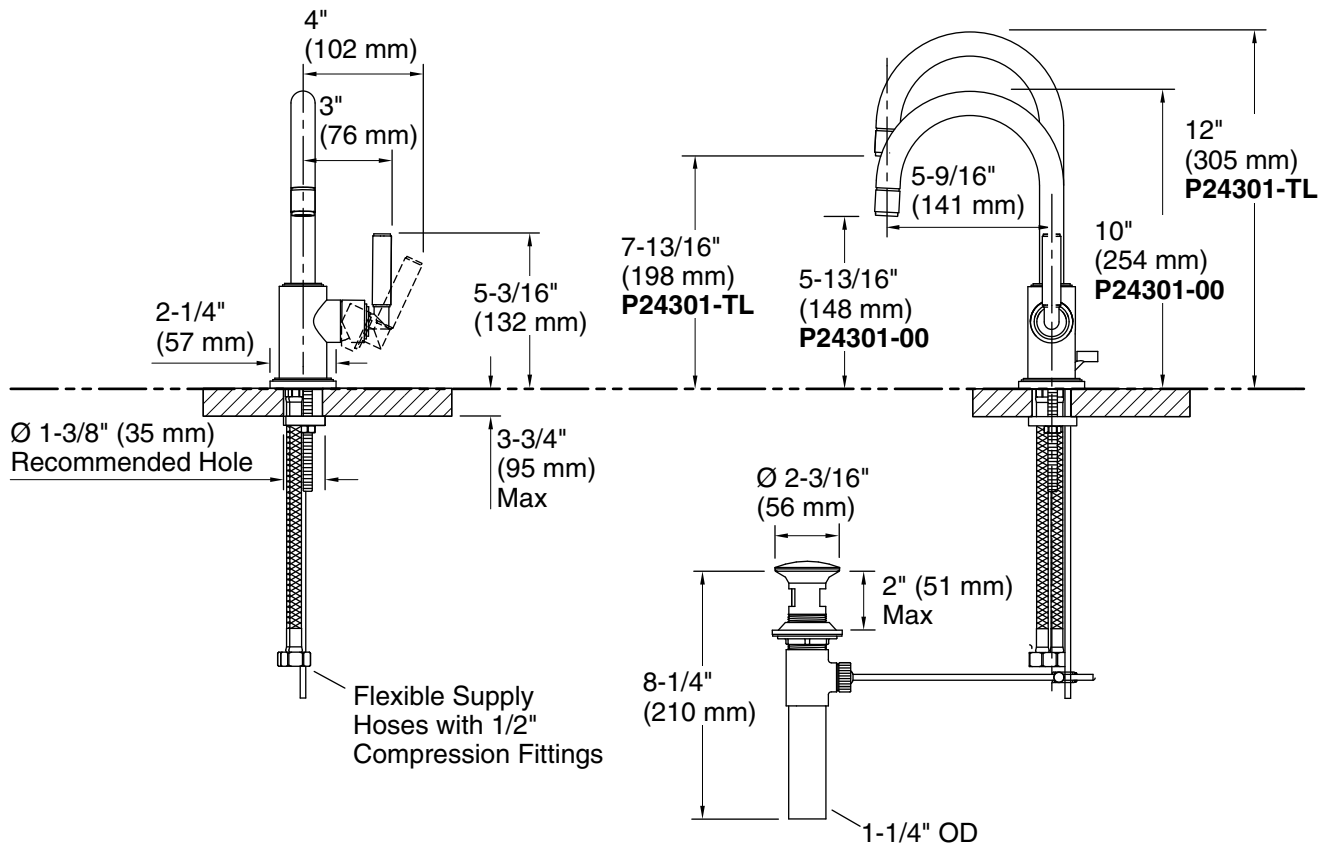

P24301

FEATURES

- Solid brass construction for durability and reliability
- Lever for pop-up drain
- Single-control for easy operation
- 1.2 gal/min (4.5 l/min) maximum flow rate
- Meets CalGreen requirements for bathroom sink faucets
- Complements the Vir Stil Minimal collection

SPECIFIED MODEL					
Model	Description	Finishes			
P24301-00	Vir Stil Minimal Single Control Lavatory Faucet	<input type="checkbox"/> CP Polished Chrome	<input type="checkbox"/> AD Nickel Silver	<input type="checkbox"/> AG Brushed Nickel	<input type="checkbox"/> LB Bronze
P24301-TL	Vir Stil Minimal Single Control Vessel Faucet	<input type="checkbox"/> CP Polished Chrome	<input type="checkbox"/> AD Nickel Silver	<input type="checkbox"/> AG Brushed Nickel	<input type="checkbox"/> LB Bronze