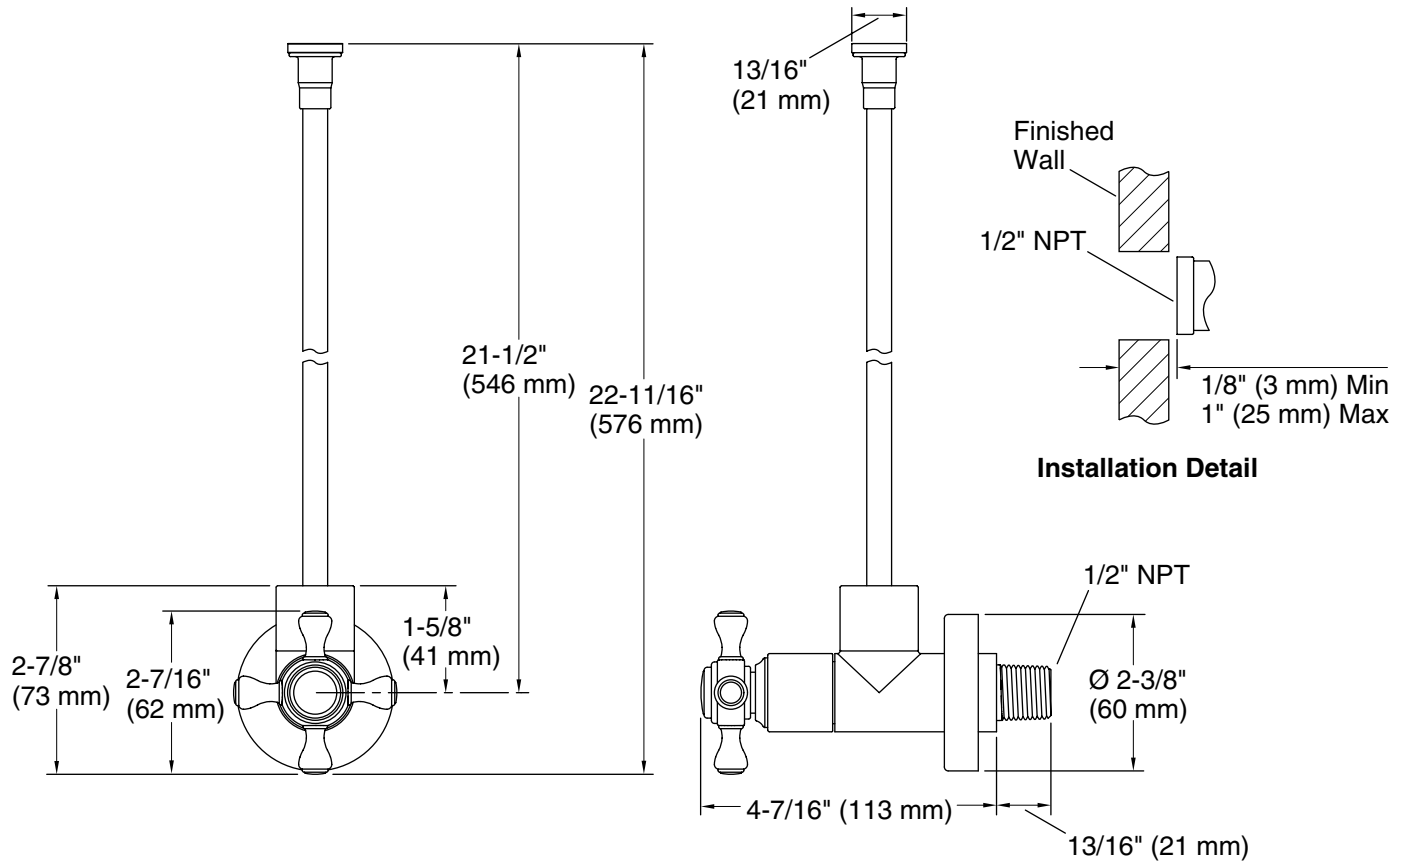

KALLISTA® Traditional Toilet Angle Supply with Stop

P21643

FEATURES

- Solid brass construction for durability and reliability
- Vertical metal supply tube
- Adjustable escutcheon

SPECIFIED MODEL

Model	Description	Finishes	
P21643-00	Traditional Toilet Angle Supply with Stop	<input type="checkbox"/> CP Polished Chrome	<input type="checkbox"/> AD Nickel Silver
		<input type="checkbox"/> AG Brushed Nickel	<input type="checkbox"/> W6 Weathered Bronze
		<input type="checkbox"/> ULB Unlacquered Brass	<input type="checkbox"/> BCH Blush Bronze