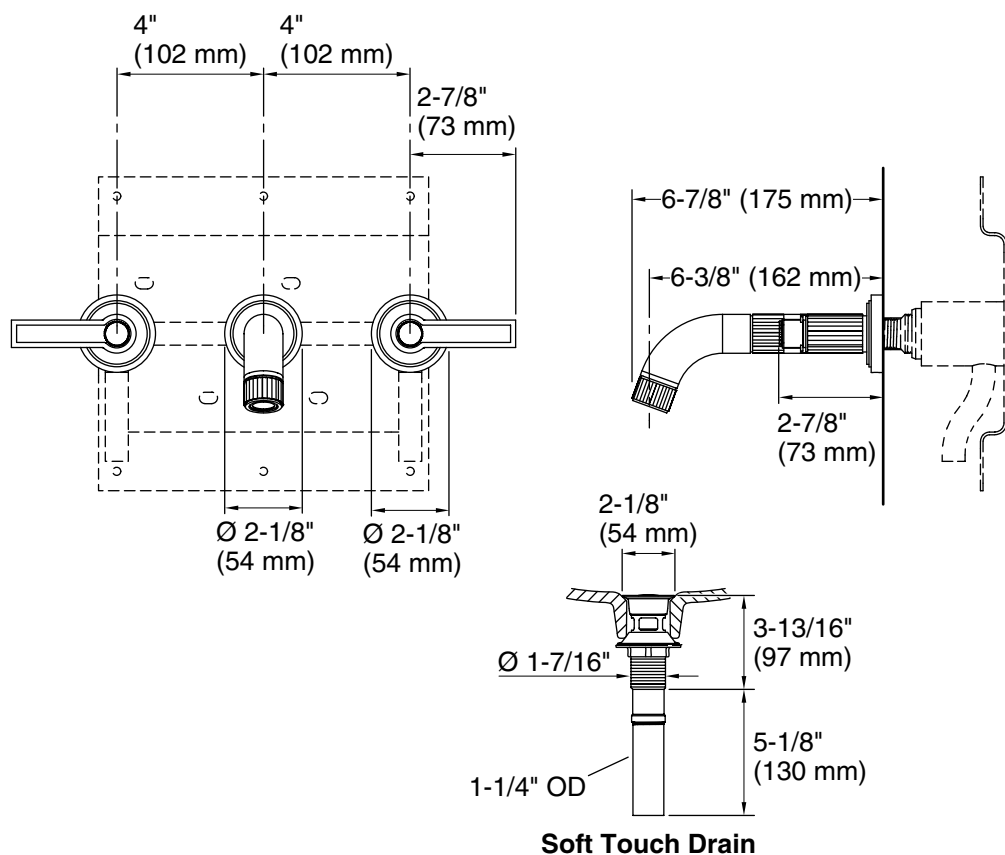

FEATURES

- Solid brass construction for durability and reliability
- Available with lever handles
- Quarter-turn washerless ceramic disc valves
- 1.2 gal/min (4.5 l/min) maximum flow rate
- Meets CalGreen requirements for lavatory faucets
- Complements the Vir Stil collection

CODES/STANDARDS APPLICABLE

Specified model meets or exceeds the following:

- ASME A112.18.1/CSA B125.1
- NSF 61
- ADA
- EPA WaterSense®

P24200

SPECIFIED MODEL

| Model | Description | Finishes | |
|-------------------|--|---|---|
| P24200-LV | Vir Stil Wall-Mount Basin Set, Lever Handles | <input type="checkbox"/> CP Polished Chrome | <input type="checkbox"/> AD Nickel Silver |
| | | <input type="checkbox"/> AG Brushed Nickel | <input type="checkbox"/> LB Bronze |
| Required Rough-in | | | |
| P29304-00 | Rough-in | <input type="checkbox"/> NA | |