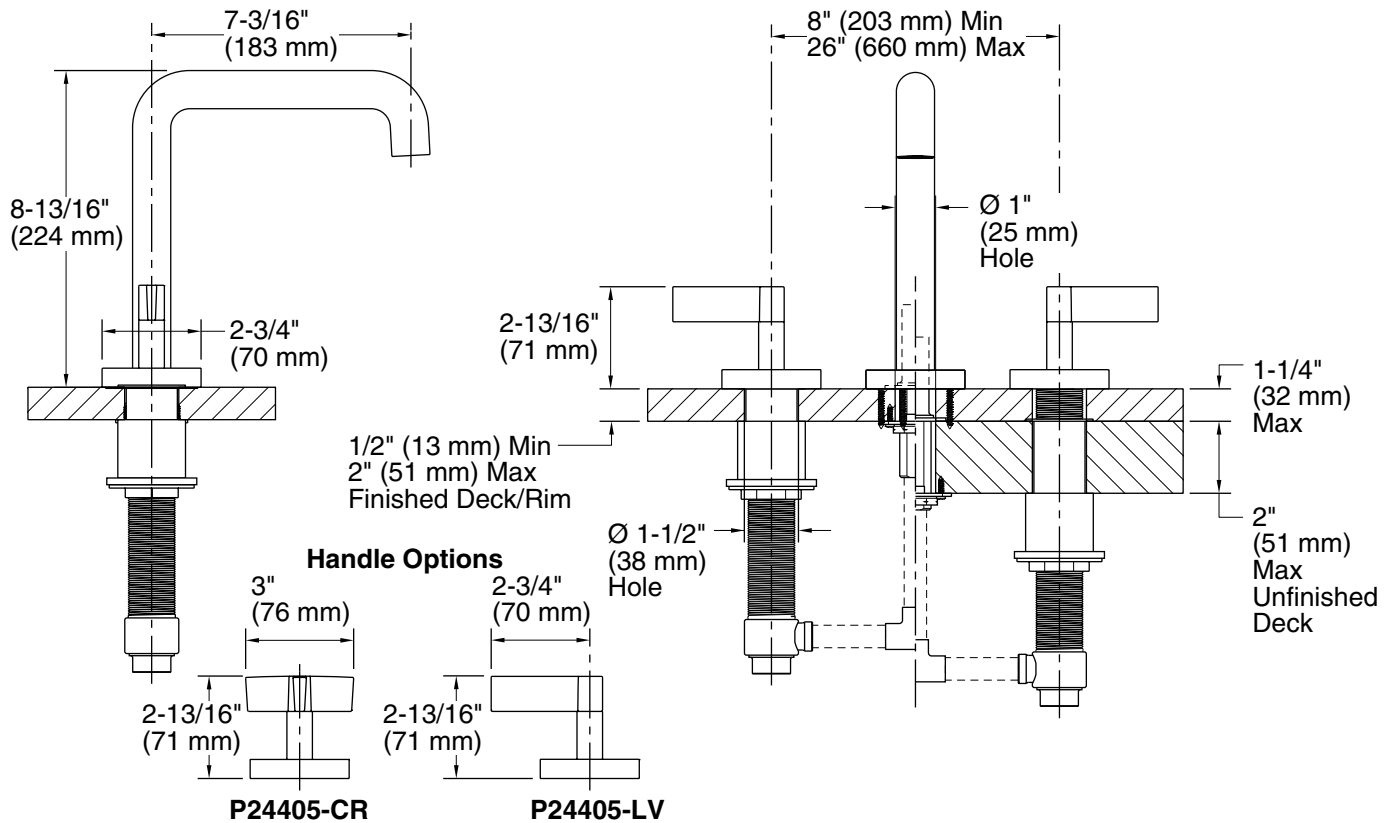

FEATURES

- Solid brass construction for durability and reliability
- Bath- or deck-mount
- 7-3/16" (183 mm) spout
- Quarter-turn washerless ceramic disc valves
- Complements the One collection

CODES/STANDARDS APPLICABLE

Specified model meets or exceeds the following:

- ADA
- ASME A112.18.1/CSA B125.1
- ICC/ANSI A117.1

P24405

ADA

SPECIFIED MODEL		
Model	Description	Finishes
P24405-CR	One Tall Spout Deck-Mount Bath Set, Cross Handles	<input type="checkbox"/> CP Polished Chrome <input type="checkbox"/> AD Nickel Silver <input type="checkbox"/> AG Brushed Nickel <input type="checkbox"/> GN Gunmetal
P24405-LV	One Tall Spout Deck-Mount Bath Set, Lever Handles	<input type="checkbox"/> CP Polished Chrome <input type="checkbox"/> AD Nickel Silver <input type="checkbox"/> AG Brushed Nickel <input type="checkbox"/> GN Gunmetal
Required Rough-in		
P19303-00	3/4" Ceramic High-Flow Valve System	<input type="checkbox"/> NA