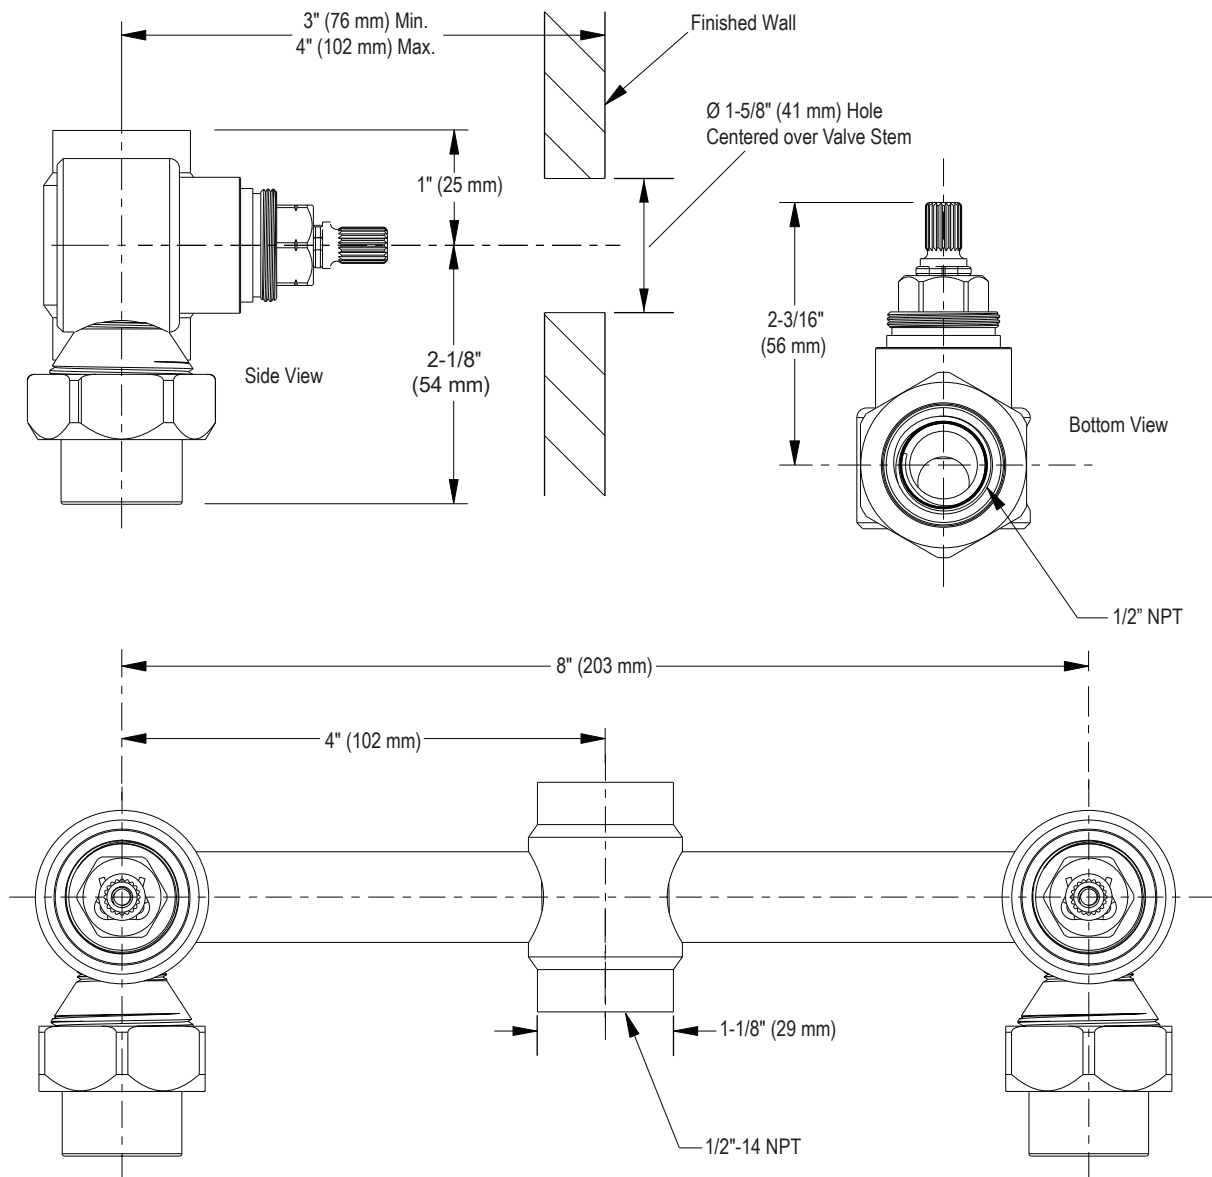

FEATURES

P29517

- Solid Brass Construction for Durability and Reliability
- Wall-Mount
- 8" Centers
- 25 GPM (94.6 LPM)

SPECIFIED MODEL

Model	Description	Finishes
P29517-00	Rough-in Wall Mount Bath Set	<input type="checkbox"/> NA