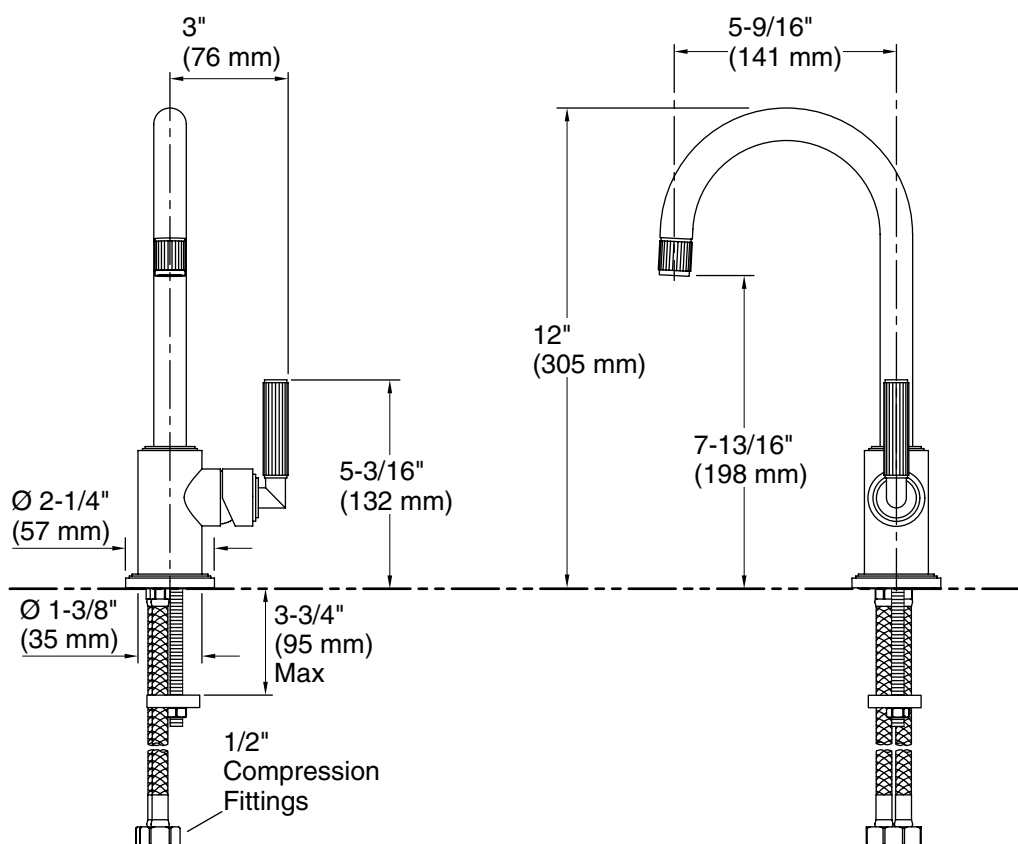

FEATURES

- Solid brass construction for durability and reliability
- Single-control for easy operation
- Single-hole mounting allows for less counter clutter
- 1.5 gal/min (5.7 l/min) flow rate
- Complements the Vir Stil kitchen faucet collection

P23066

ADA

SPECIFIED MODEL

Model	Description	Finishes		
P23066-00	Vir Stil Entertainment Faucet	<input type="checkbox"/> CP Polished Chrome	<input type="checkbox"/> AD Nickel Silver	<input type="checkbox"/> AG Brushed Nickel