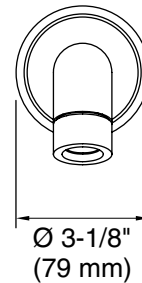

### FEATURES

- Solid brass construction for durability and reliability
- Brass valve body with 3/4" NPT connections
- 3/4" quarter-turn washerless ceramic disc valve
- Brass spout with 1/2" NPT connection
- Complements the Vir Stil Minimal collection

# P24117

**ADA**

SPECIFIED MODEL			
Model	Description	Finishes	
P24117-00	Vir Stil Minimal Bath Spout	<input type="checkbox"/> CP Polished Chrome	<input type="checkbox"/> AD Nickel Silver
		<input type="checkbox"/> AG Brushed Nickel	<input type="checkbox"/> LB Bronze
Required Rough-in			
P29504-XX	Rough-in, Hot	<input type="checkbox"/> NA	
P29504-XY	Rough-in, Cold	<input type="checkbox"/> NA	