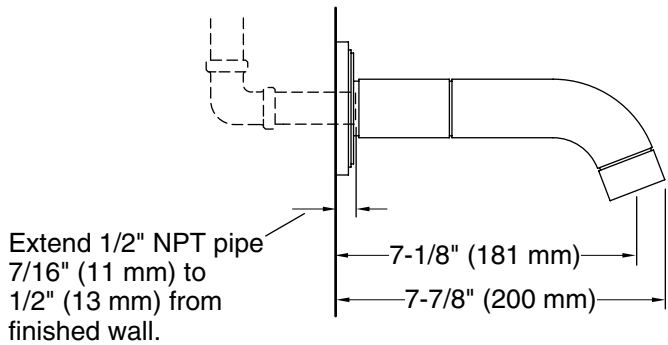

### FEATURES

- Solid brass construction for durability and reliability
- Brass valve body with 3/4" NPT connections
- 3/4" quarter-turn washerless ceramic disc valve
- Brass spout with 1/2" NPT connection
- Complements the Vir Stil Minimal collection

# P24117

**ADA**

SPECIFIED MODEL			
Model	Description	Finishes	
P24117-00	Vir Stil Minimal Bath Spout	<input type="checkbox"/> CP Polished Chrome	<input type="checkbox"/> AD Nickel Silver
		<input type="checkbox"/> AG Brushed Nickel	<input type="checkbox"/> LB Bronze
Required Rough-in			
P29504-XX	Rough-in, Hot	<input type="checkbox"/> NA	
P29504-XY	Rough-in, Cold	<input type="checkbox"/> NA	