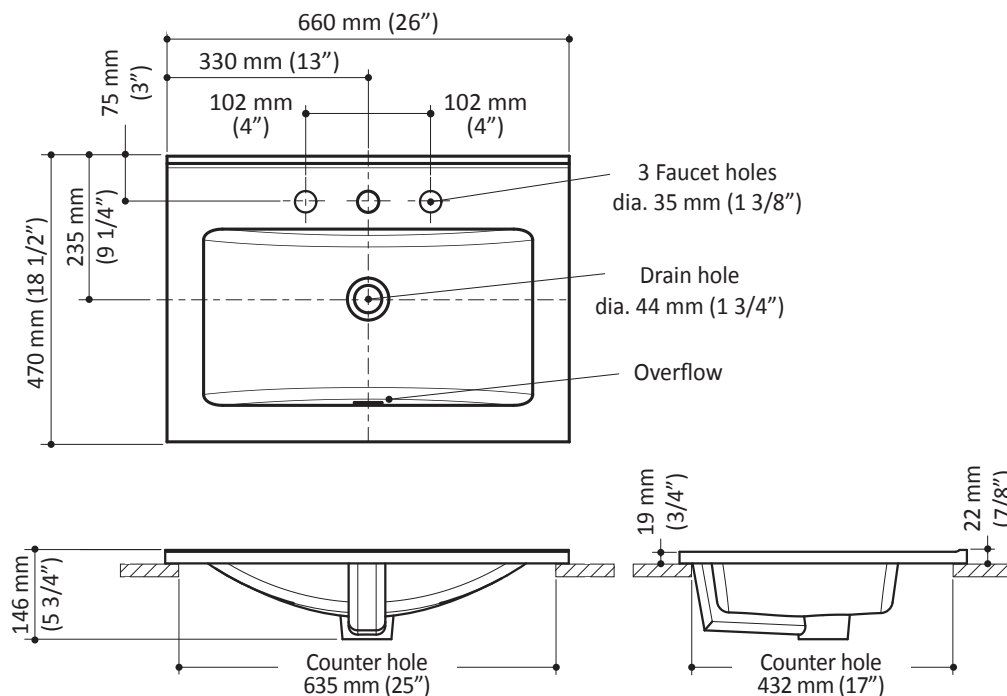

WARRANTY

Kalia inc. guarantees all aspects of its products to be free of defects in material and workmanship for normal residential use. Refer to the warranty included with the Kalia products for details.

Product dimensions: