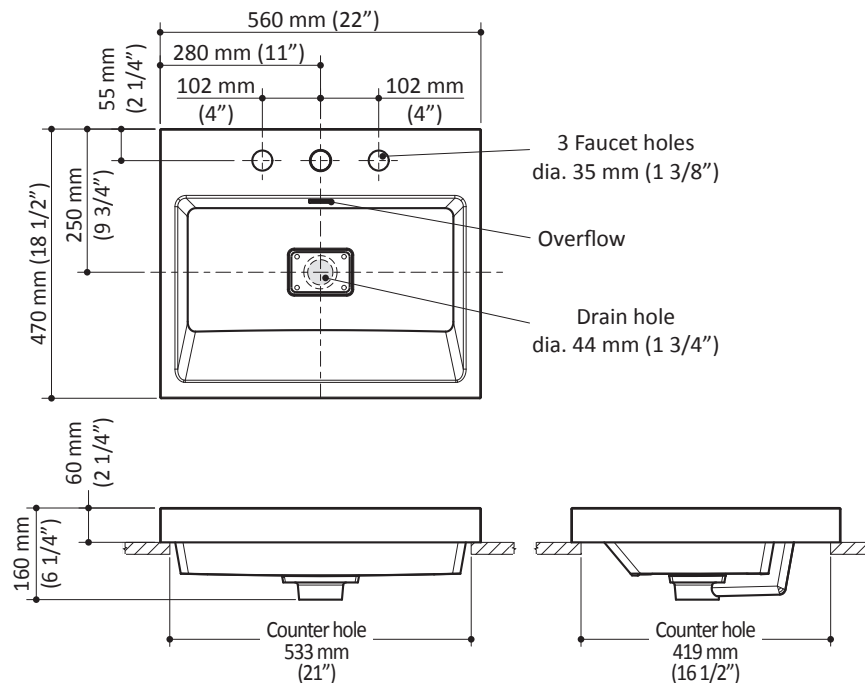

WARRANTY

Kalia inc. guarantees all aspects of its products to be free of defects in material and workmanship for normal residential use. **Refer to the warranty included with the Kalia products for details.**

Product dimensions :