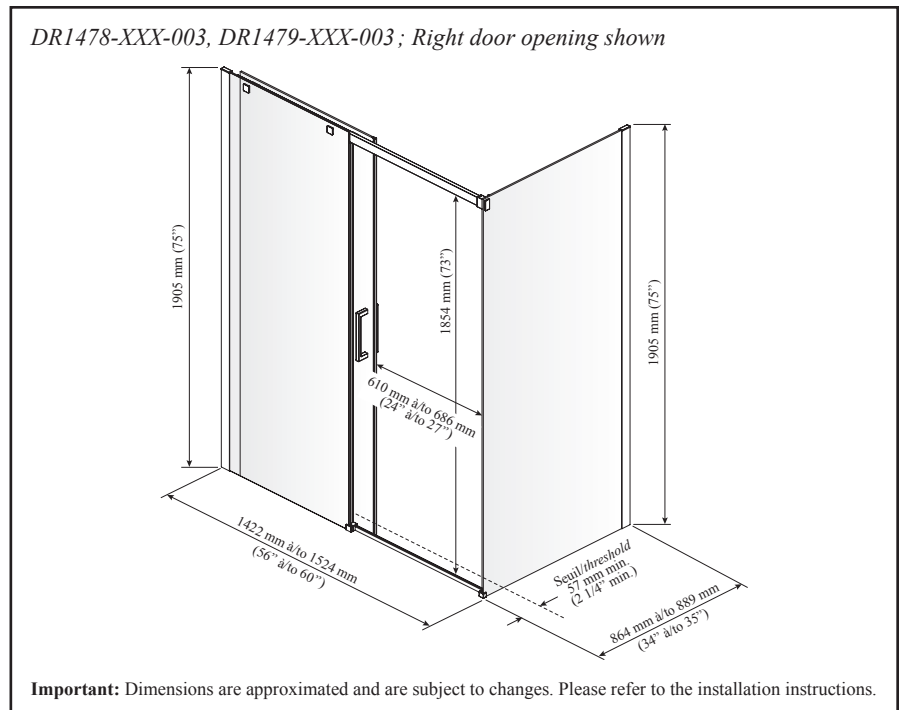

WARRANTY

Kalia Inc. guarantees all aspects of its products to be free of defects in material and workmanship for normal residential use. Refer to the warranty included with the Kalia products for details.