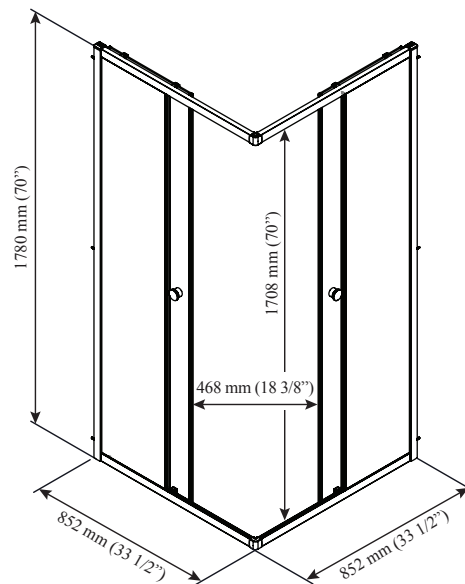

ONCE UPON A TIME...WATER®

KONTACT™

DR1474

36" x 36" Square sliding door

SPECIFICATIONS

Features

- Sliding doors for corner shower **with frame**
- 25 mm (1 in) adjustment mechanism
- 6 mm (1/4 in) tempered glass
- 1780 mm (70 in) door height
- Door acces: 468 mm x 1708 mm (18 3/8 x 67 1/4 in)
- « Easy glass clip » system to facilitate cleaning

Finishes

- Chrome :
 - DR1474-110-XXX

Glass pattern

- Clear tempered glass:
 - DR1474-XXX-000

Clear

Packaging

- **Dimensions:**
1965 mm x 495 mm x 180 mm
(77 3/8 x 19 1/2 x 7 in)
- **Weight:** 115 lb (52 kg)

This door can be installed with the following Kalia shower base(s) model(s);

- BW1453-240

Installation Notes

This product must be installed following the installation instructions provided.

WARRANTY

Kalia Inc. guarantees all aspects of its products to be free of defects in material and workmanship for normal residential use. **Refer to the warranty included with the Kalia products for details.**

Product dimensions:

Important : Dimensions are approximated and are subject to changes. Please refer to the installation instructions.

ONCE UPON A TIME...WATER®

1355, 2nd Street
Sainte-Marie (Quebec)
Canada G6E 1G9