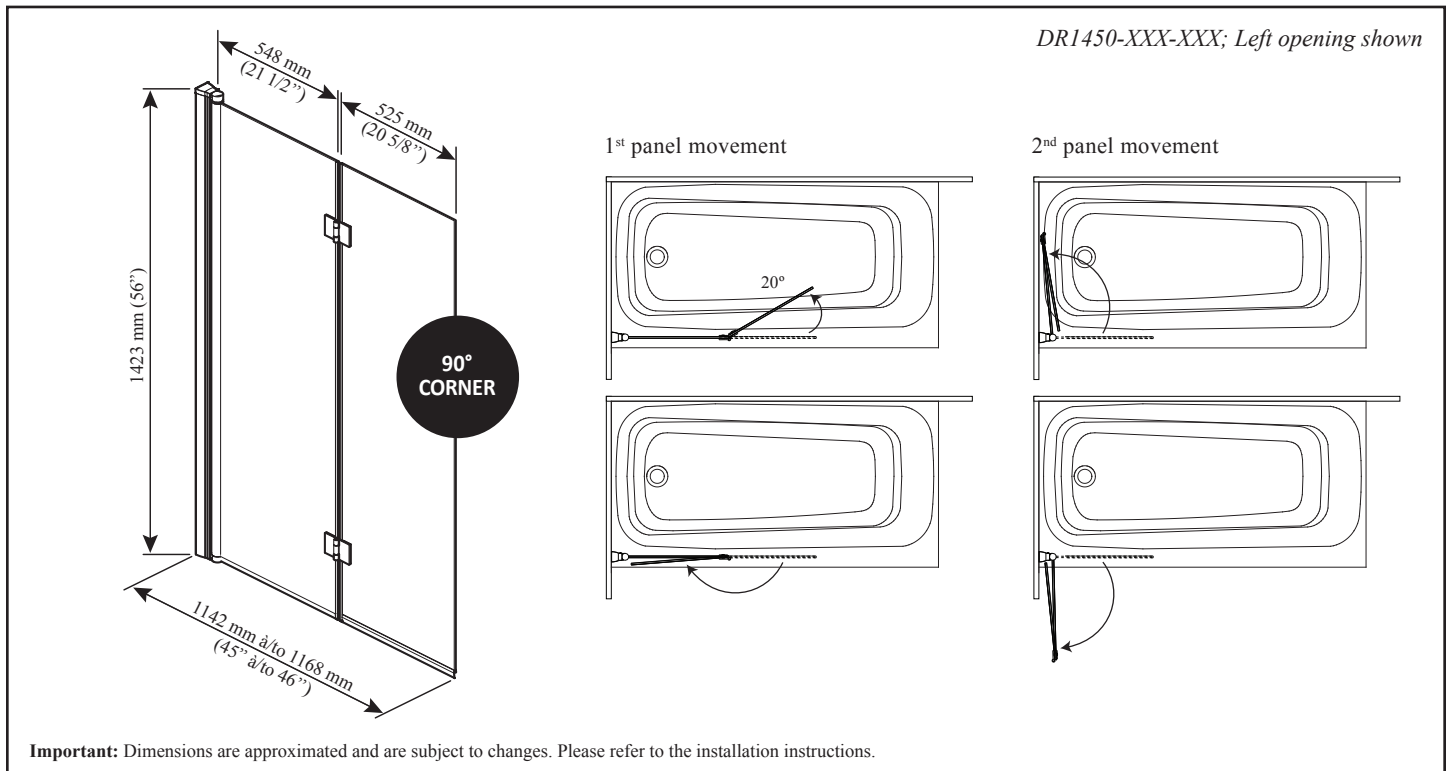

WARRANTY

Kalia Inc. guarantees all aspects of its products to be free of defects in material and workmanship for normal residential use. Refer to the warranty included with the Kalia products for details.