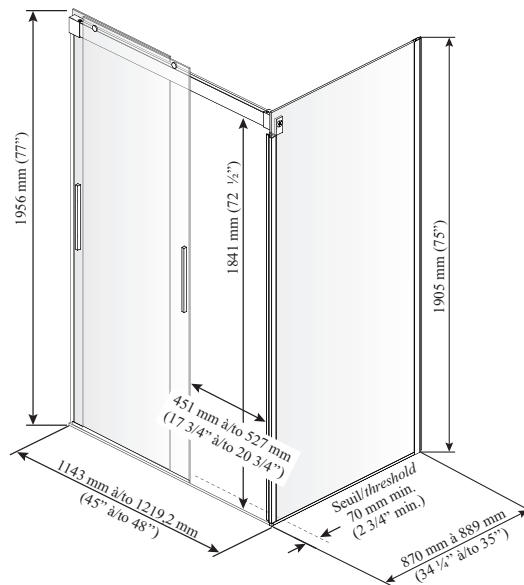

DR1294-XXX-003, DR1297-XXX-003; Right door opening shown