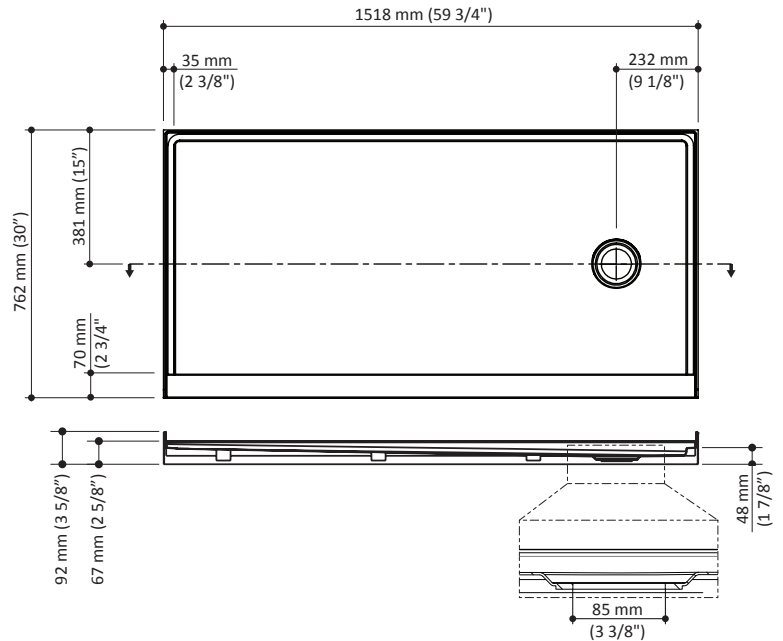

ONCE UPON A TIME...WATER®

KONCEPT™

BW1458

60 x 30 x 2-5/8 Rectangular Acrylic Shower Base (right drain)

SPECIFICATIONS

Features

- Rectangular shower base (right drain)
- Threshold designed to eliminate water infiltrations
- Acrylic base fiberglass reinforced
- 1518 mm x 762 mm (59 3/4 x 30 in)
- Low-2 5/8 in. threshold (67 mm)
- Integrated tiling flange

Colors

- White : BW1458-240

Packaging

- **Dimensions:**
1580 mm x 830 mm x 120 mm
(62 1/4 x 32 5/8 x 4 3/4 in)
- **Weight:** 51 lbs (23 kg)

Certifications

The specified model meets or exceeds the following standards;

- IAPMO Z124
- CSA B45.5

Product dimensions:

Important: Dimensions are approximated and are subject to changes. Please refer to the installation instructions.

Installation Notes

This product must be installed following the installation instructions provided.