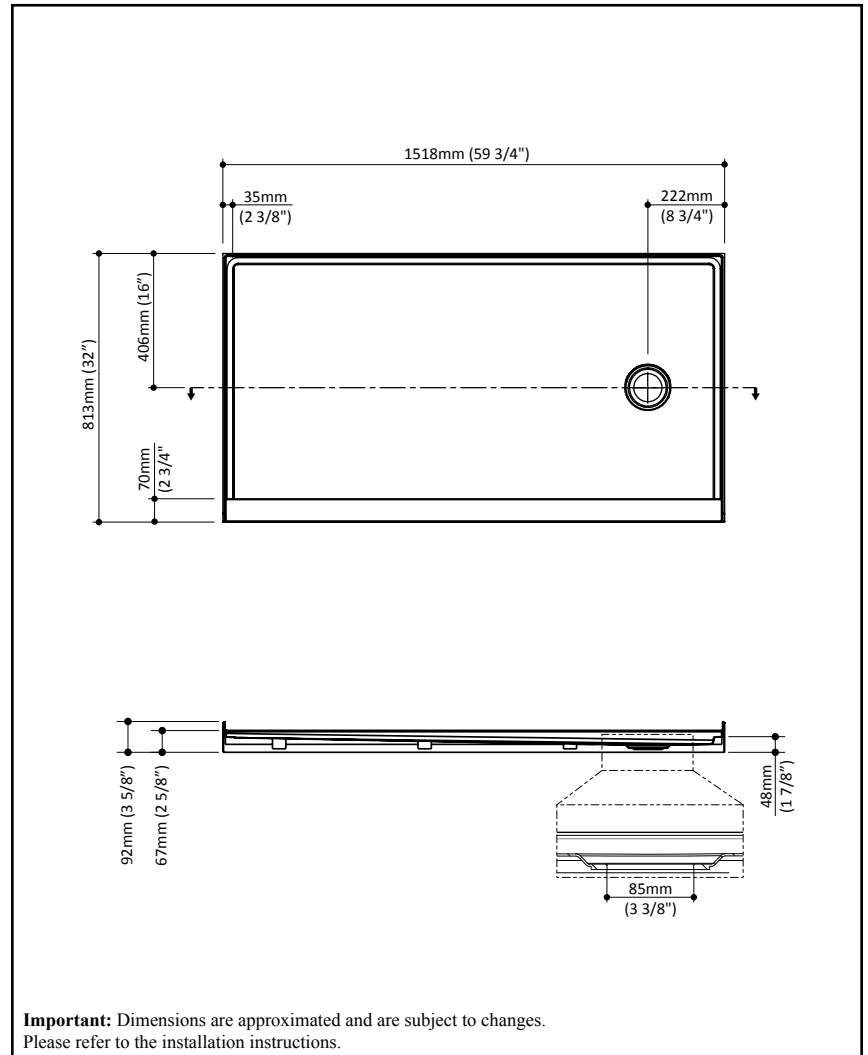

**Features**

- Rectangular shower base (right drain)
- Threshold designed to eliminate water infiltrations
- Acrylic base fiberglass reinforced
- 1518 mm x 813 mm (59 3/4 x 32 in.)
- Low-2 5/8 in. threshold (67 mm)
- Integrated tiling flange

Colors

- White : BW1414-240

Certifications

The specified model meets or exceeds the following standards;

- IAPMO Z124
- CSA B45.5

**Packaging**

- **Dimensions:**
1580 mm x 880 mm x 120 mm
(62 1/4 x 34 5/8 x 4 3/4 in.)
- **Weight:** 51 lb (23 kg)

Product dimensions:

Important: Dimensions are approximated and are subject to changes. Please refer to the installation instructions.