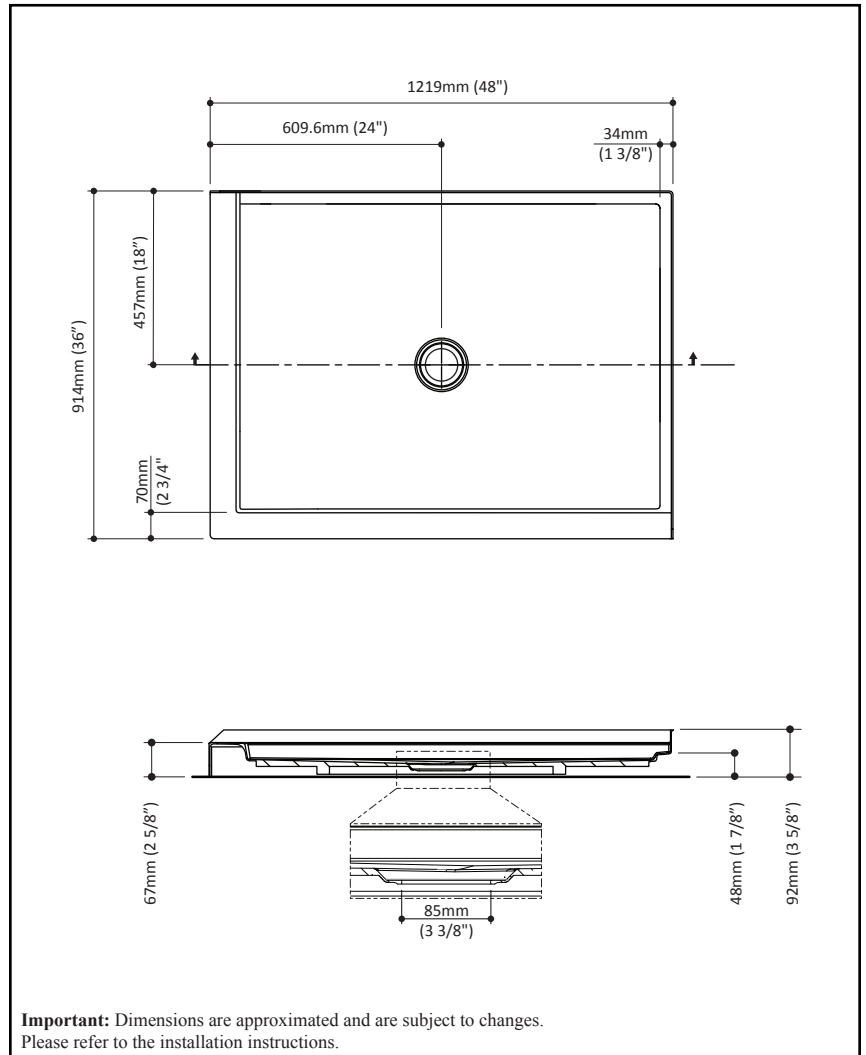

**Features**

- Rectangular shower base
- Threshold designed to eliminate water infiltrations
- Acrylic base fiberglass reinforced
- 1219 mm x 914 mm (48 x 36 in.)
- Low-2 5/8 in. threshold (67 mm)
- Central drain
- Integrated tiling flange

Colors

- White : BW1280-240

Certifications

The specified model meets or exceeds the following standards;

- IAPMO Z124
- CSA B45.5

**Packaging**

- **Dimensions:**
1270 mm x 970 mm x 120 mm
(50 x 38 3/16 x 4 3/4 in.)
- **Weight:** 52 lb (23.7 kg)

Product dimensions:

Important: Dimensions are approximated and are subject to changes. Please refer to the installation instructions.

Kalia inc.
1355, 2nd Street
Sainte-Marie (Quebec)
Canada G6E 1G9

t. 1-418-387-9090
1 877 GO KALIA (1-877-465-2542)
f. 1-418-387-9089
www.KaliaStyle.com