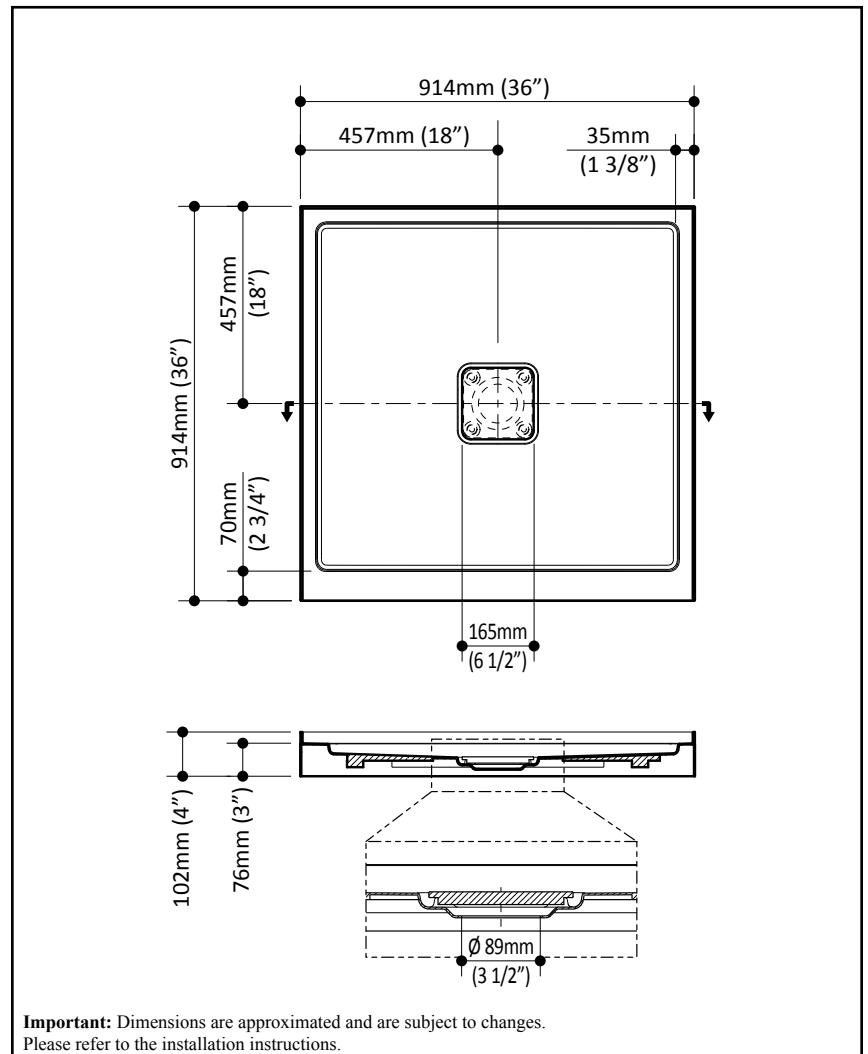

WARRANTY

Kalia Inc. guarantees all aspects of its products to be free of defects in material and workmanship for normal residential use. **Refer to the warranty included with the Kalia products for details.**

Product dimensions: