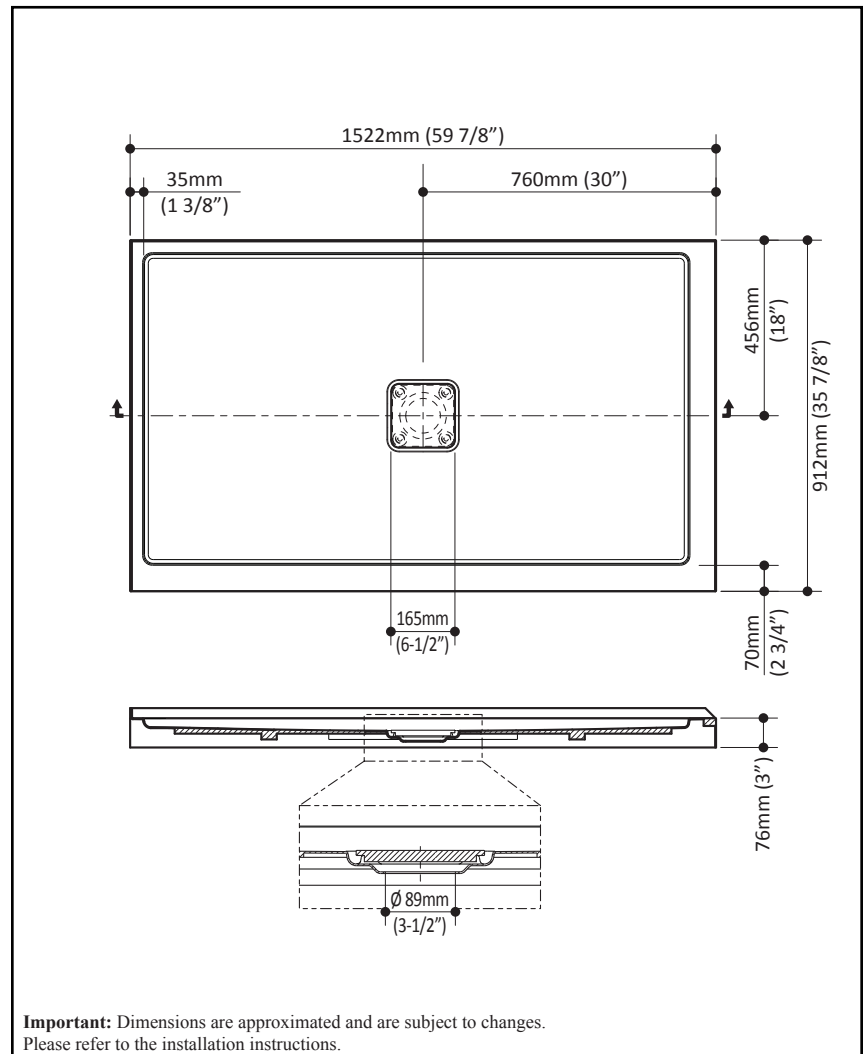

Product dimensions: