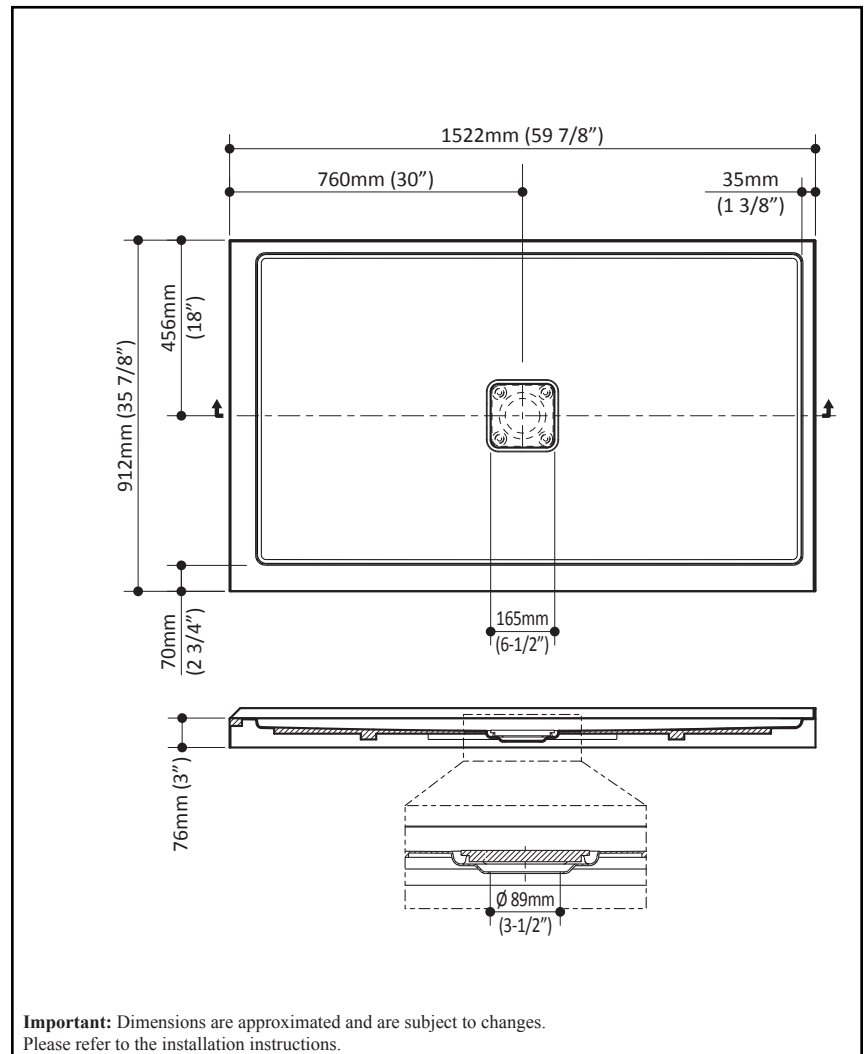

Product dimensions: