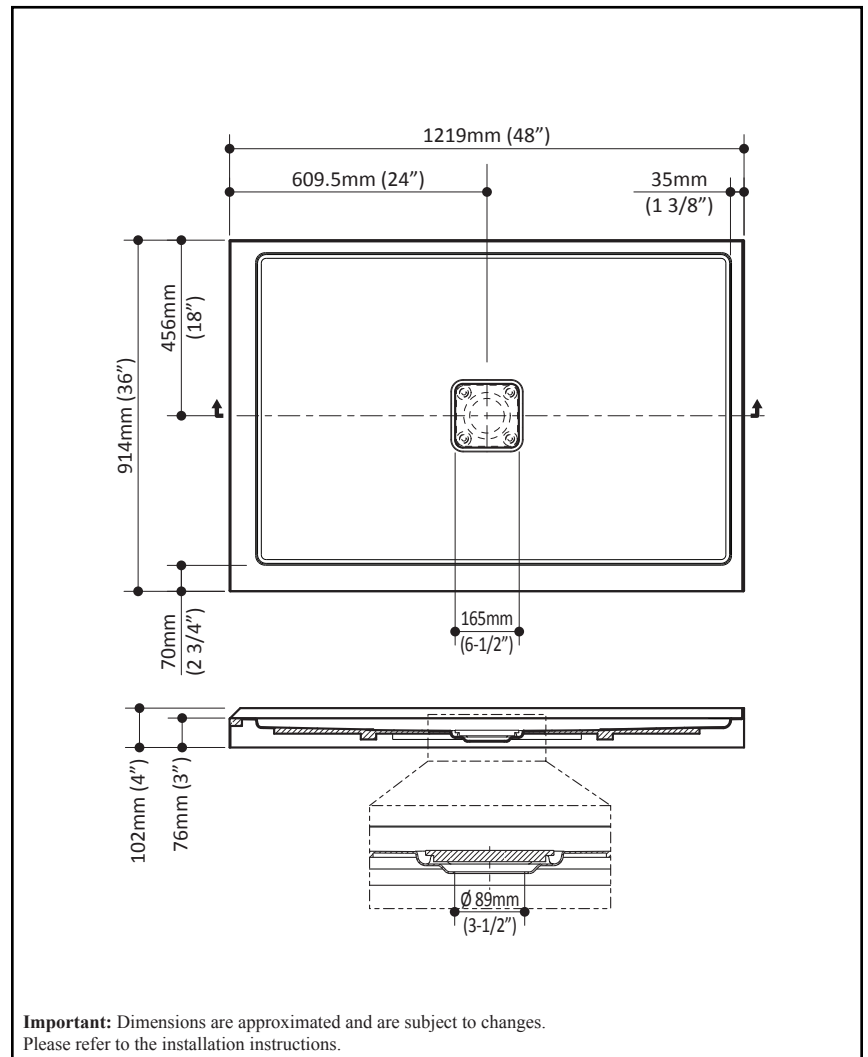

Product dimensions: