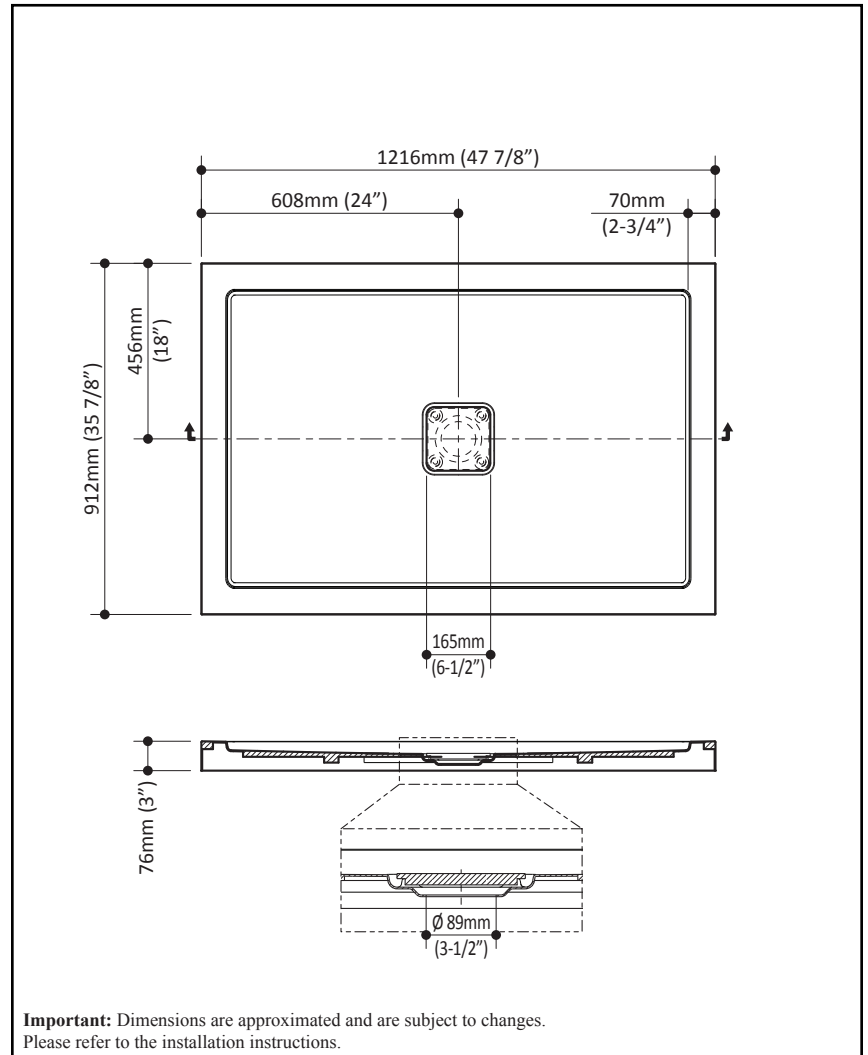

BW1098

48x36x3 Rectangular Acrylic Shower Base (central drain)

SPECIFICATIONS

Features

- Rectangular shower base
- Acrylic base fiberglass reinforced
- 1216 mm x 912 mm (47 7/8 x 35 7/8 in.)
- Low-3 in. threshold (76 mm)
- Central drain
- Tiling flange kit included
- Corner or alcove installation
- Drain cover included

Colors

- White : BW1098-240

Certifications

The specified model meets or exceeds the following standards;

- ANSI Z124.1.2
- CSA B45.0 B45.5

Packaging

- **Dimensions:**
1270 mm x 970 mm x 120 mm
(50 x 38 3/16 x 4 3/4 in.)
- **Weight:** 56 lb (25 kg)

Product dimensions:

Important: Dimensions are approximated and are subject to changes. Please refer to the installation instructions.

Kalia inc.
1355, 2nd Street
Sainte-Marie (Quebec)
Canada G6E 1G9

t. 1-418-387-9090
1 877 GO KALIA (1-877-465-2542)
f. 1-418-387-9089
www.KaliaStyle.com