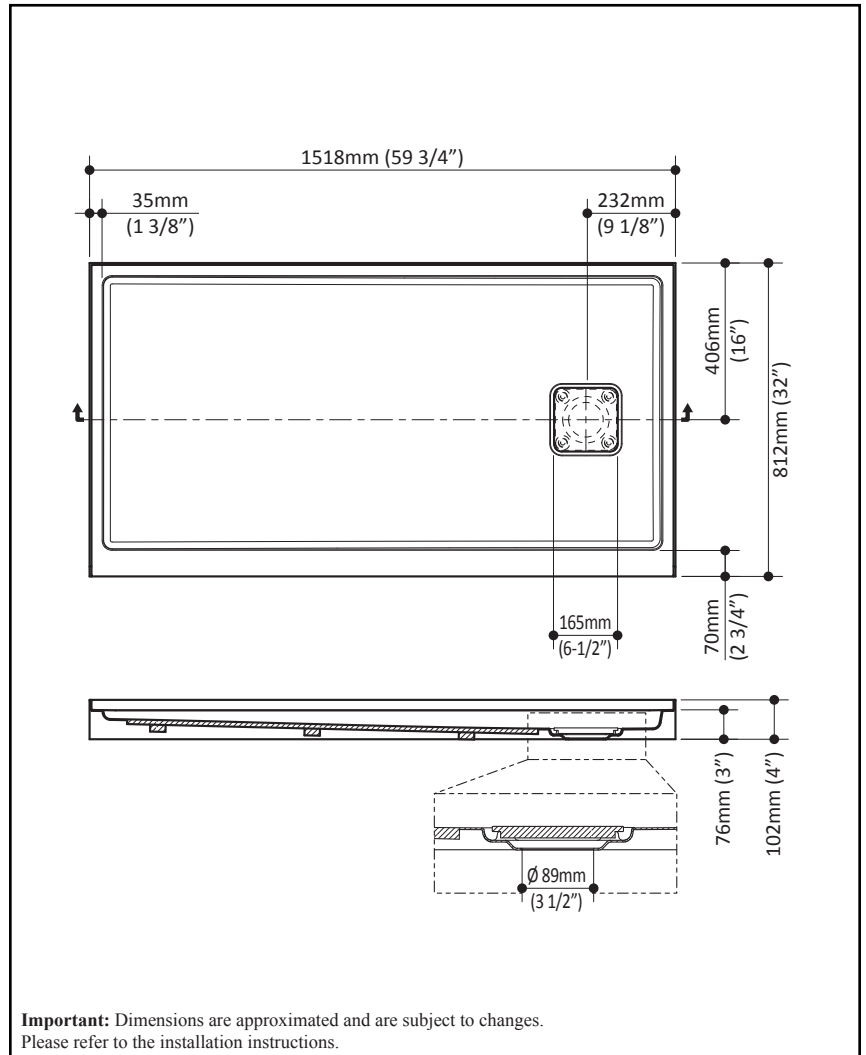

BW1096

60x32x3 Rectangular Acrylic Shower Base (right drain)

SPECIFICATIONS

Features

- Rectangular shower base (right drain)
- Acrylic base fiberglass reinforced
- 1518 mm x 812 mm (59 3/4 x 32 in.)
- Low-3 in. threshold (76 mm)
- Integrated tiling flange
- Drain cover included

Colors

- White : BW1096-240

Certifications

The specified model meets or exceeds the following standards;

- ANSI Z124.1.2
- CSA B45.0 B45.5

Packaging

- **Dimensions:**
1560 mm x 850 mm x 114 mm
(61 1/2 x 33 1/2 x 4 1/2 in.)
- **Weight:** 53 lb (24.1 kg)

Product dimensions:

Important: Dimensions are approximated and are subject to changes. Please refer to the installation instructions.

Kalia inc.
1355, 2nd Street
Sainte-Marie (Quebec)
Canada G6E 1G9

t. 1-418-387-9090
1 877 GO KALIA (1-877-465-2542)
f. 1-418-387-9089
www.KaliaStyle.com