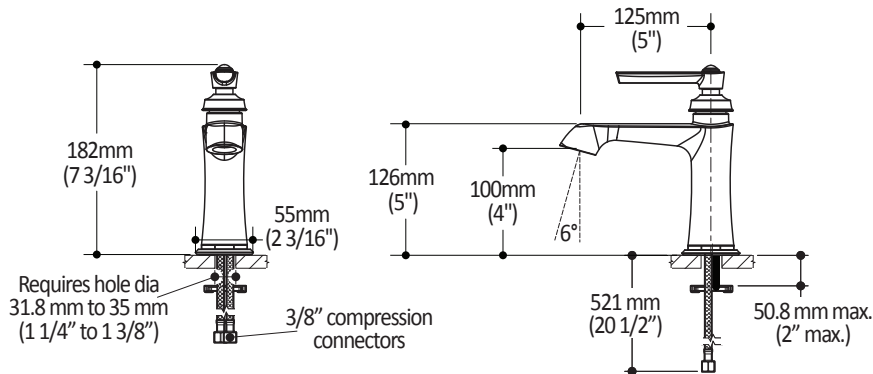

**Colors (Finishes)**

- Chrome : BF1480-110

**Certifications**

The specified model meets or exceeds the following standards;

- ASME A112.18.1 / CSA B125.1
- UPC

B125.1  
A112.18.1  
ADA

**Packaging**

- **Dimensions:** 300mm x 200mm x 70mm (11 7/8" x 7 7/8" x 2 3/4")
- **Volume:** 0.149 cu ft (0.0042 cu m)
- **Total weight:** 4.53 lb (2.06 kg)

**Maximum flow rate**

- 8.3 liters/min. (2.2 gallons/min.)

**Installation Notes**

This product must be installed following the installation instructions provided.

**WARRANTY**

Kalia Inc. guarantees all aspects of its products to be free of defects in material and workmanship for normal residential use. **Refer to the warranty included with the Kalia products for details.**

Product dimensions:

**Important:** Dimensions are approximated and are subject to changes. Please refer to the installation instructions.

ONCE UPON A TIME...WATER®

1355, 2<sup>nd</sup> Street  
Sainte-Marie (Quebec)  
Canada G6E 1G9