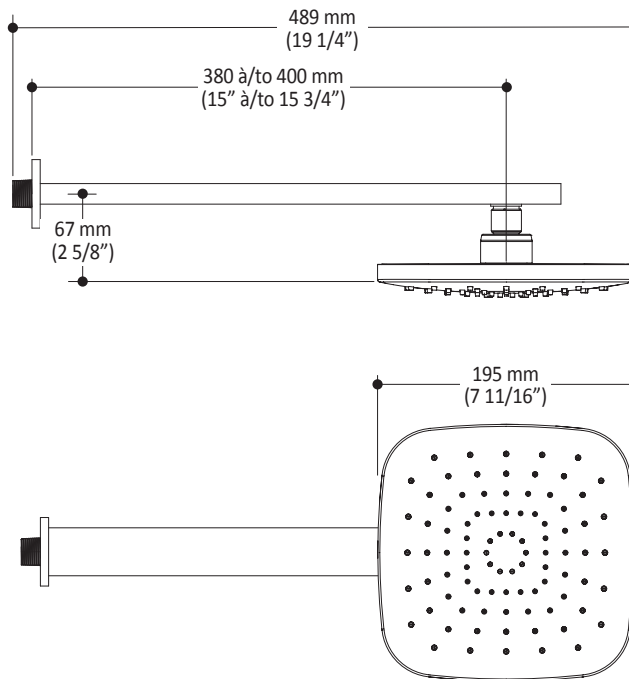

Important : Dimensions are approximated and are subject to changes. Please refer to the installation instructions.

Kalia

ONCE UPON A TIME...WATER®

1355, 2nd Street
Sainte-Marie (Quebec)
Canada G6E 1G9

T 418-387-9090
1-877-GO-KALIA (1-877-465-2542)
F 418-387-9089

KaliaStyle.com