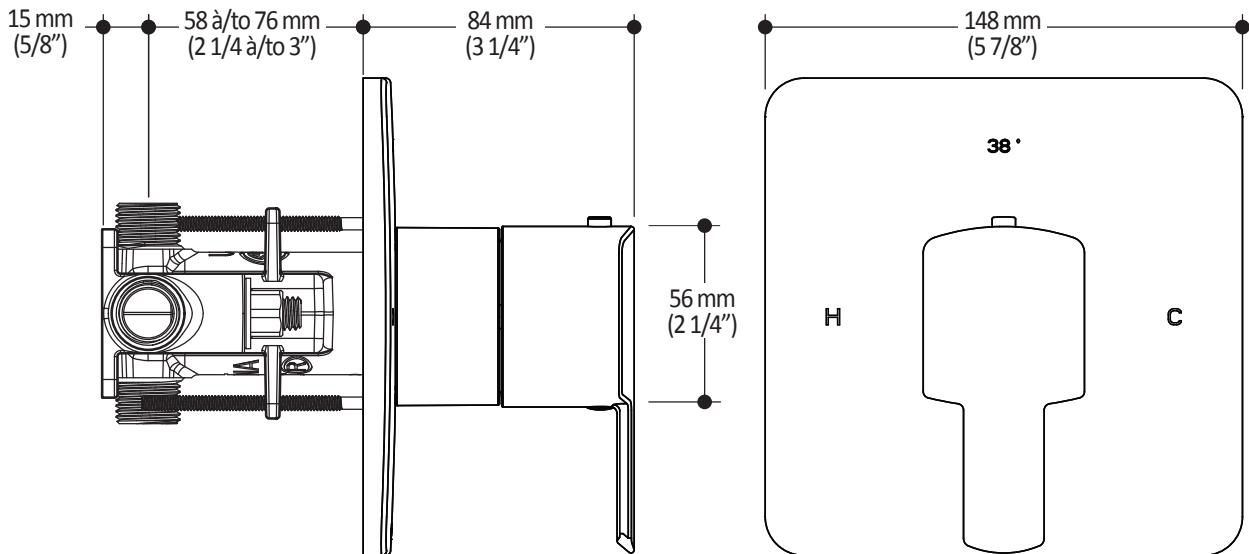

WARRANTY

Kalia Inc. guarantees all aspects of its products to be free of defects in material and workmanship for normal residential use. **Refer to the warranty included with the Kalia products for details.**

Product dimensions: