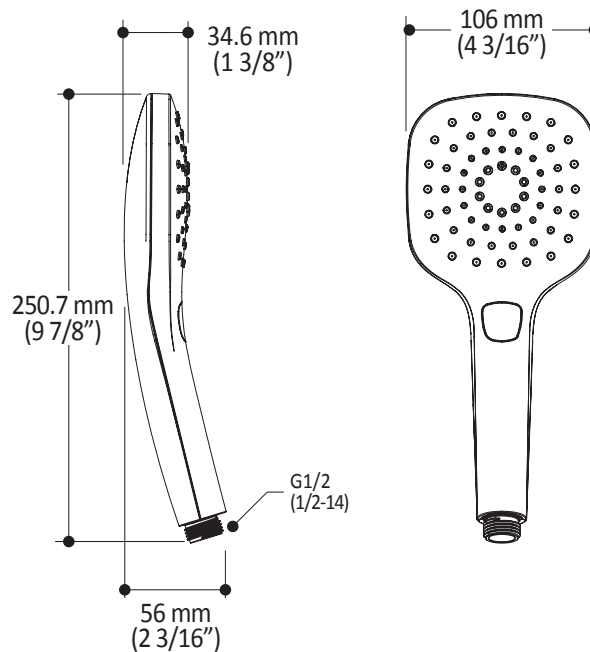

Important : Dimensions are approximated and are subject to changes. Please refer to the installation instructions.

ONCE UPON A TIME...WATER®

1355, 2nd Street
Sainte-Marie (Quebec)
Canada G6E 1G9

T 418-387-9090
1-877-GO-KALIA (1-877-465-2542)
F 418-387-9089

KaliaStyle.com