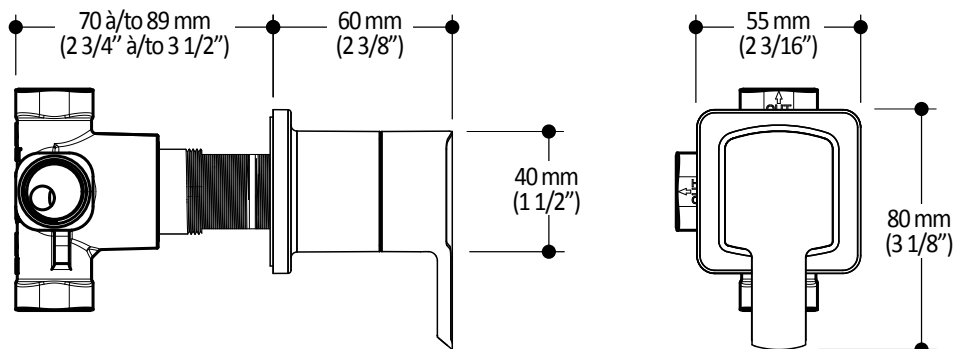

Important: Dimensions are approximated and are subject to changes. Please refer to the installation instructions.

Kalia inc.
1355, 2nd Street
Sainte-Marie (Quebec)
Canada G6E 1G9

t. 1-418-387-9090
1 877 GO KALIA (1-877-465-2542)
f. 1-418-387-9089
www.KaliaStyle.com