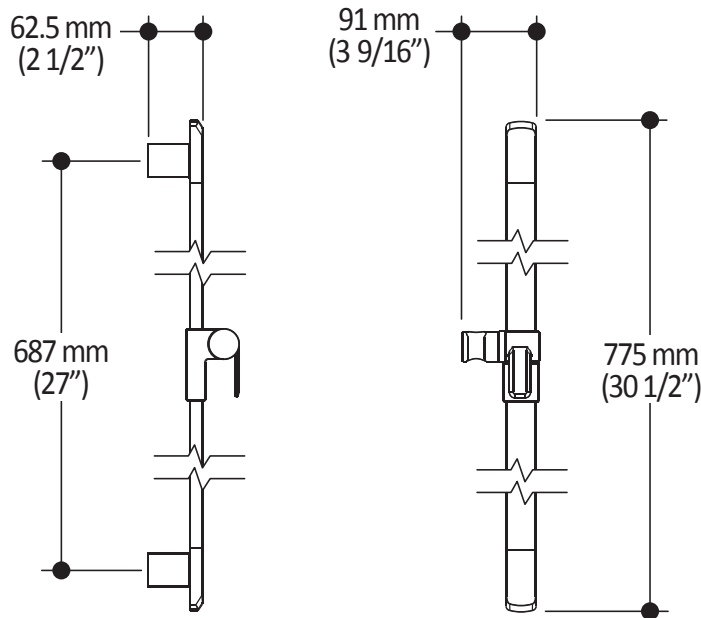

WARRANTY

Kalia Inc. guarantees all aspects of its products to be free of defects in material and workmanship for normal residential use. **Refer to the warranty included with the Kalia products for details.**

Product dimensions: