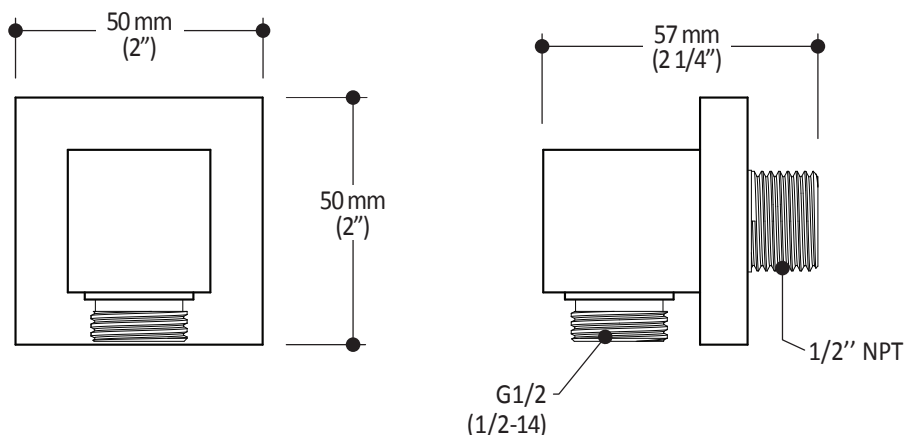

Important: Dimensions are approximated and are subject to changes. Please refer to the installation instructions.

Kalia inc.
1355, 2nd Street
Sainte-Marie (Quebec)
Canada G6E 1G9

t. 1-418-387-9090
1 877 GO KALIA (1-877-465-2542)
f. 1-418-387-9089
www.KaliaStyle.com