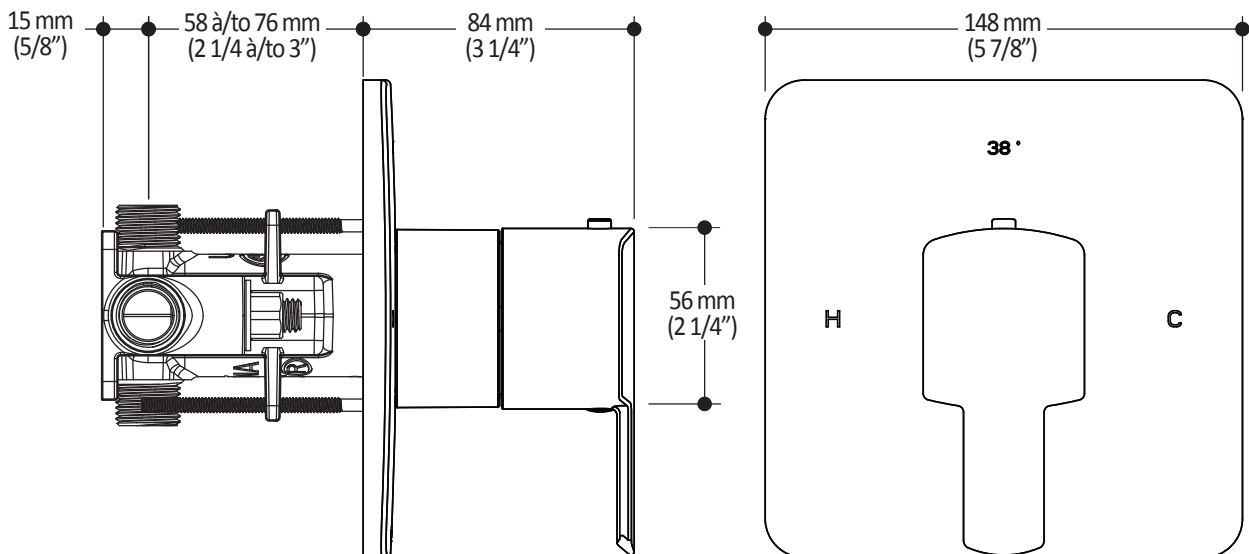

WARRANTY

Kalia Inc. guarantees all aspects of its products to be free of defects in material and workmanship for normal residential use. **Refer to the warranty included with the Kalia products for details.**

Product dimensions: