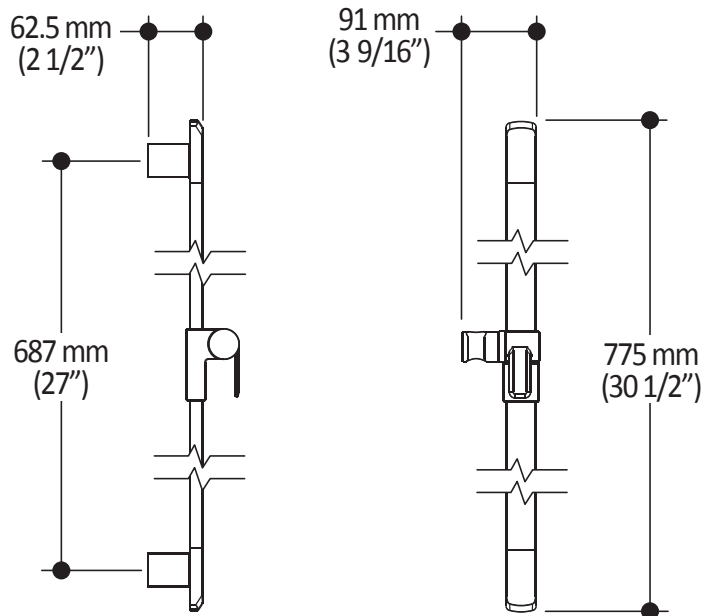

WARRANTY

Kalia Inc. guarantees all aspects of its products to be free of defects in material and workmanship for normal residential use. **Refer to the warranty included with the Kalia products for details.**

Product dimensions: