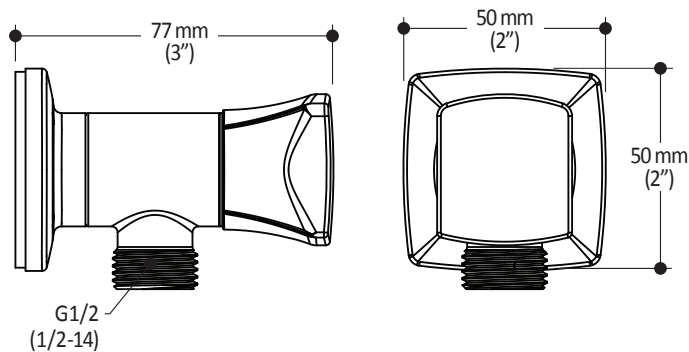

Important: Dimensions are approximated and are subject to changes. Please refer to the installation instructions.

Kalia inc.
1355, 2nd Street
Sainte-Marie (Quebec)
Canada G6E 1G9

t. 1-418-387-9090
1 877 GO KALIA (1-877-465-2542)
f. 1-418-387-9089
www.KaliaStyle.com