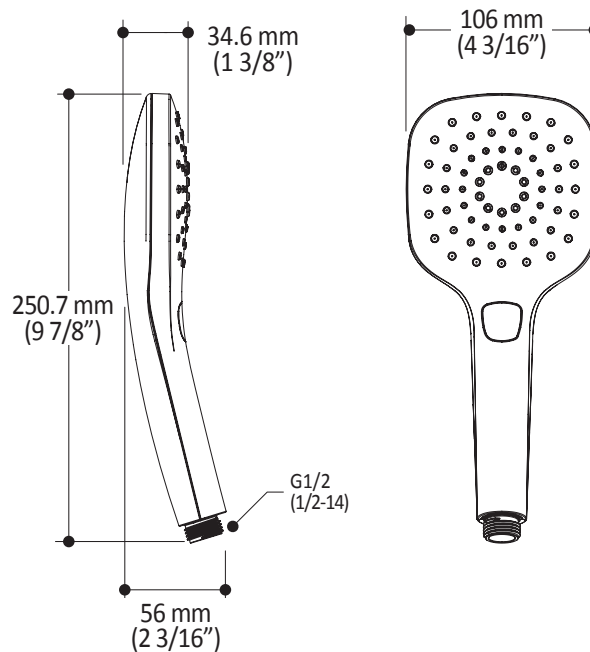

Important : Dimensions are approximated and are subject to changes. Please refer to the installation instructions.

Kalia

ONCE UPON A TIME...WATER®

1355, 2nd Street
Sainte-Marie (Quebec)
Canada G6E 1G9

T 418-387-9090
1-877-GO-KALIA (1-877-465-2542)
F 418-387-9089

KaliaStyle.com