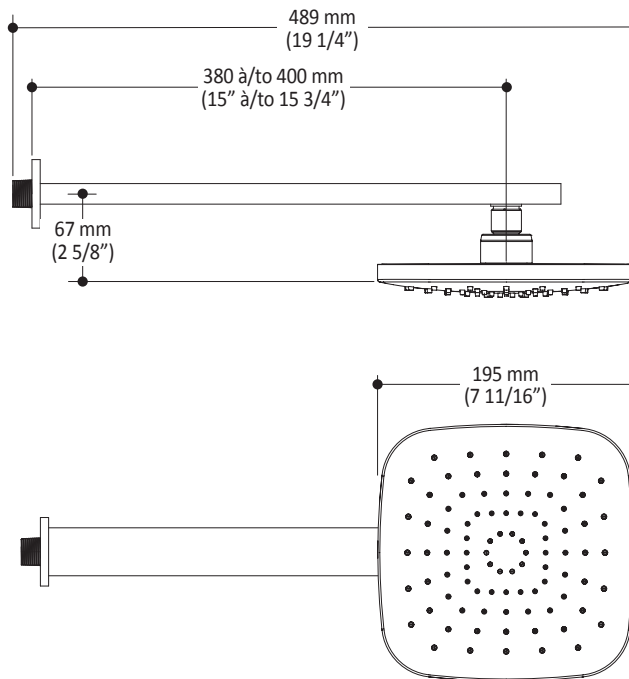

Important : Dimensions are approximated and are subject to changes. Please refer to the installation instructions.

ONCE UPON A TIME...WATER®

1355, 2nd Street
Sainte-Marie (Quebec)
Canada G6E 1G9

T 418-387-9090
1-877-GO-KALIA (1-877-465-2542)
F 418-387-9089

KaliaStyle.com