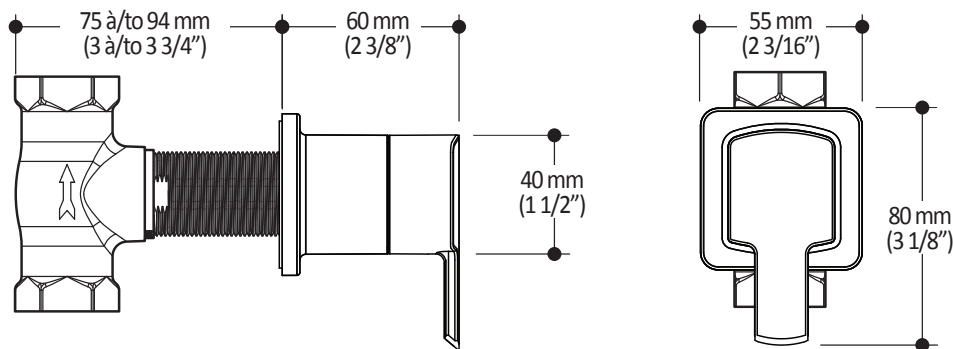

Important: Dimensions are approximated and are subject to changes. Please refer to the installation instructions.

Kalia inc.
1355, 2nd Street
Sainte-Marie (Quebec)
Canada G6E 1G9

t. 1-418-387-9090
1 877 GO KALIA (1-877-465-2542)
f. 1-418-387-9089
www.KaliaStyle.com