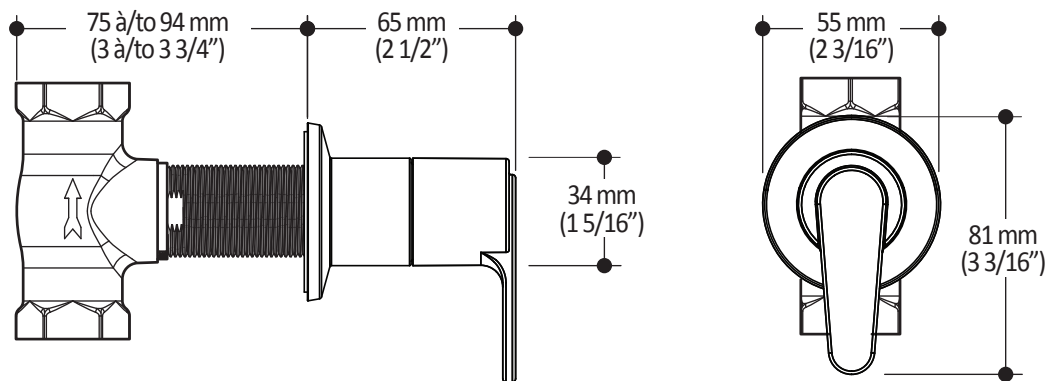

Important: Dimensions are approximated and are subject to changes. Please refer to the installation instructions.

Kalia inc.
1355, 2nd Street
Sainte-Marie (Quebec)
Canada G6E 1G9

t. 1-418-387-9090
1 877 GO KALIA (1-877-465-2542)
f. 1-418-387-9089
www.KaliaStyle.com