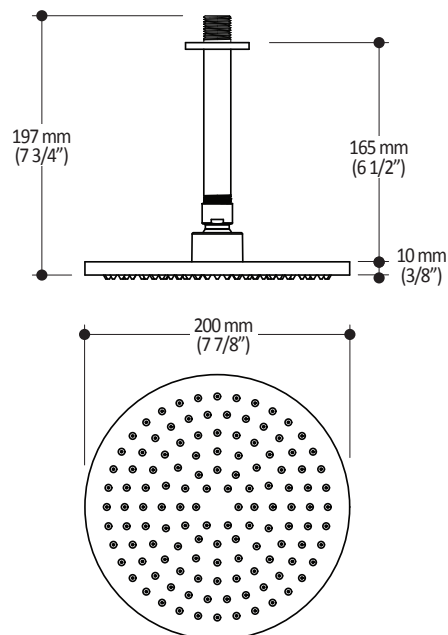

Important: Dimensions are approximated and are subject to changes. Please refer to the installation instructions.

Kalia inc.
1355, 2nd Street
Sainte-Marie (Quebec)
Canada G6E 1G9

t. 1-418-387-9090
1 877 GO KALIA (1-877-465-2542)
f. 1-418-387-9089
www.KaliaStyle.com