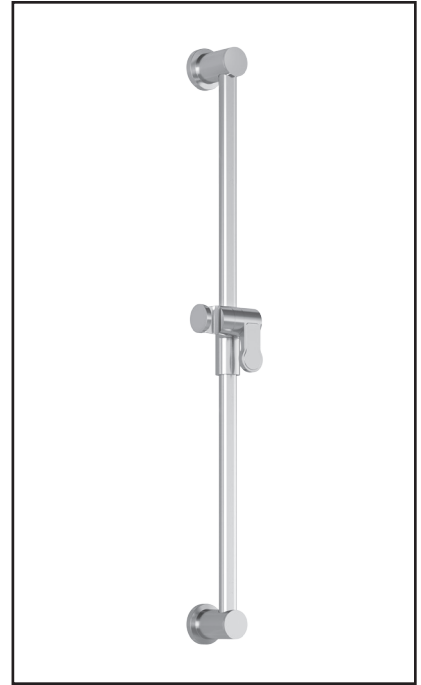

## STANDARD: Rainhead and Vertical Ceiling Arm

t. 1-418-387-9090  
1 877 GO KALIA (1-877-465-2542)  
f. 1-418-387-9089  
www.KaliaStyle.com

ONCE UPON A TIME...WATER®

103577

Wallbar for handshower

**SPECIFICATIONS**

**Features**

- Total height of 742 mm (30")
- Easy-to-use gliding system
- Locking system

**Colors (Finishes)**

- Chrome : 103577-110

**Packaging**

- **Dimensions:** 798 mm x 205 mm x 89 mm (31 1/2" x 8" x 3 1/2")
- **Volume:** 0.27 cu ft (0.010 cu m)
- **Total weight:** 1.9 lb (0.86 kg)

**Installation Notes**