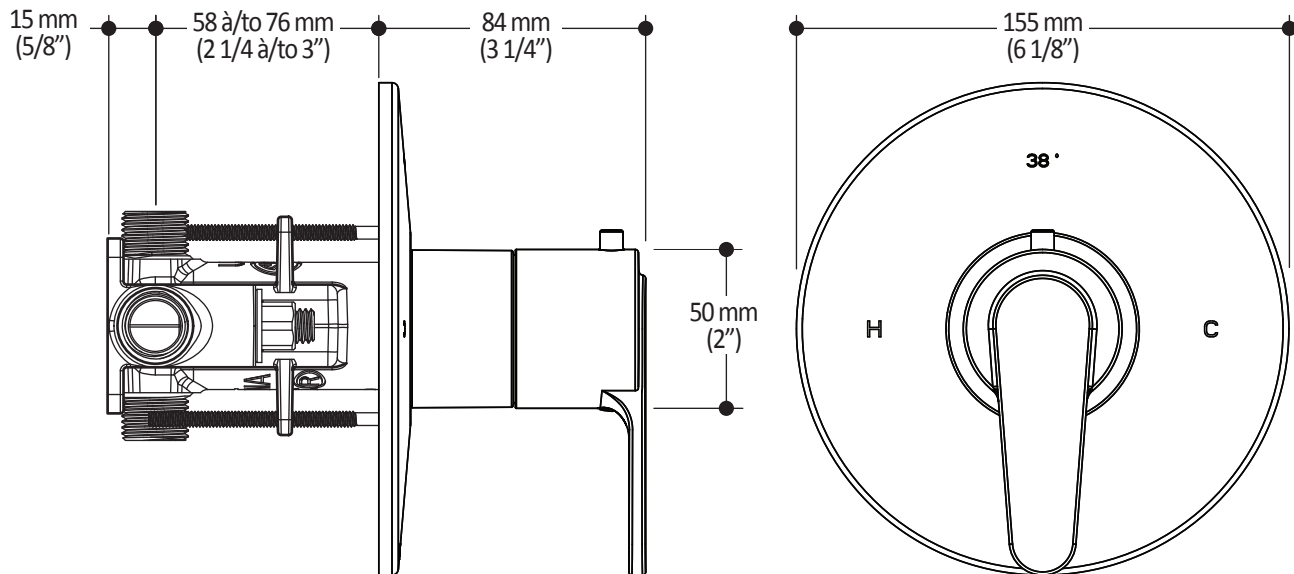

WARRANTY

Kalia Inc. guarantees all aspects of its products to be free of defects in material and workmanship for normal residential use. **Refer to the warranty included with the Kalia products for details.**

Product dimensions: