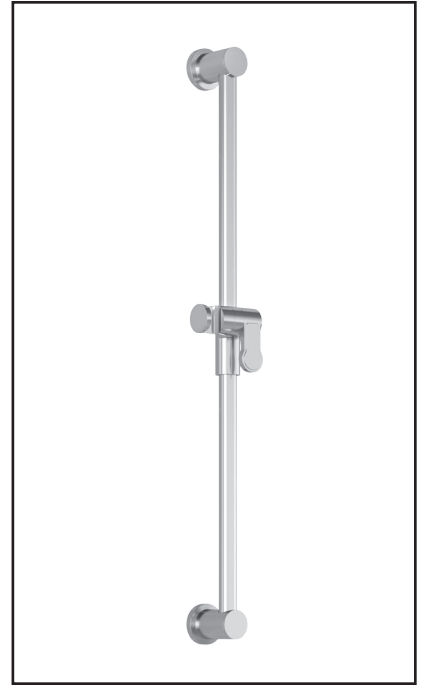

**SPECIFICATIONS**

**Features**

- Dimension: 102mm (4")
- Anti-scale system with soft sprays
- Water G1/2 male inlet
- 2 direct positions and 1 shared position
- PVD finish (Physical Vapour Deposit): A high technology process that protects the surface finish for increased durability

t. 1-418-387-9090  
1 877 GO KALIA (1-877-465-2542)  
f. 1-418-387-9089  
www.KaliaStyle.com

ONCE UPON A TIME...WATER®

103577

Wallbar for handshower

**SPECIFICATIONS**

**Features**

- Total height of 742 mm (30")
- Easy-to-use gliding system
- Locking system

**Colors (Finishes)**

- Chrome : 103577-110

**Packaging**

- **Dimensions:** 798 mm x 205 mm x 89 mm (31 1/2" x 8" x 3 1/2")
- **Volume:** 0.27 cu ft (0.010 cu m)
- **Total weight:** 1.9 lb (0.86 kg)

**Installation Notes**