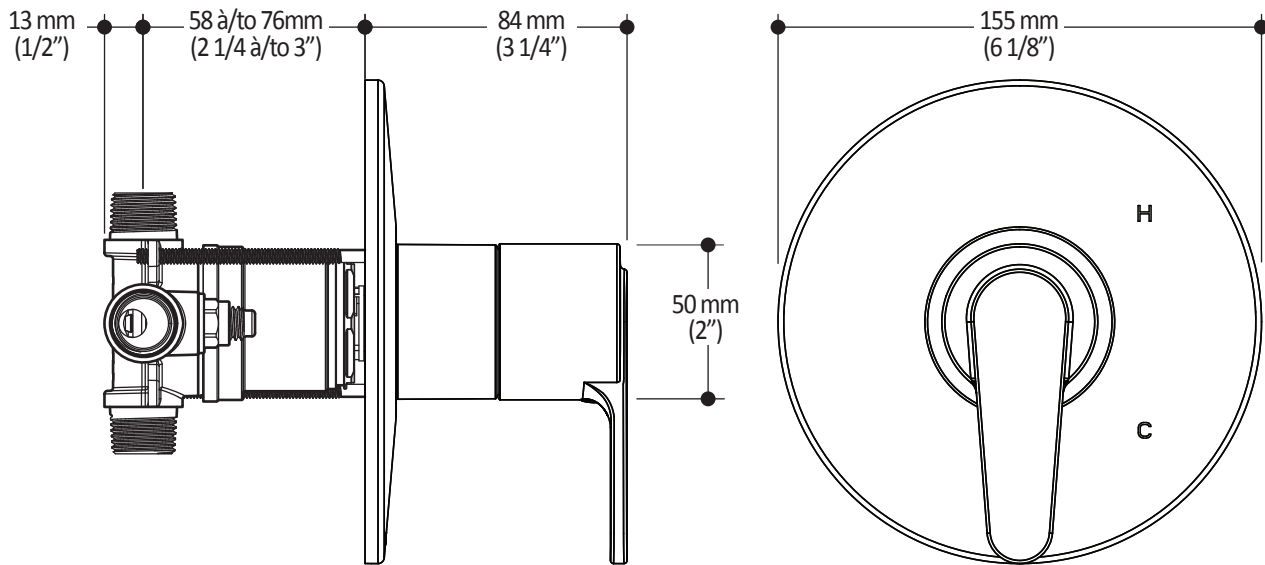

WARRANTY

Kalia Inc. guarantees all aspects of its products to be free of defects in material and workmanship for normal residential use. **Refer to the warranty included with the Kalia products for details.**

Product dimensions: