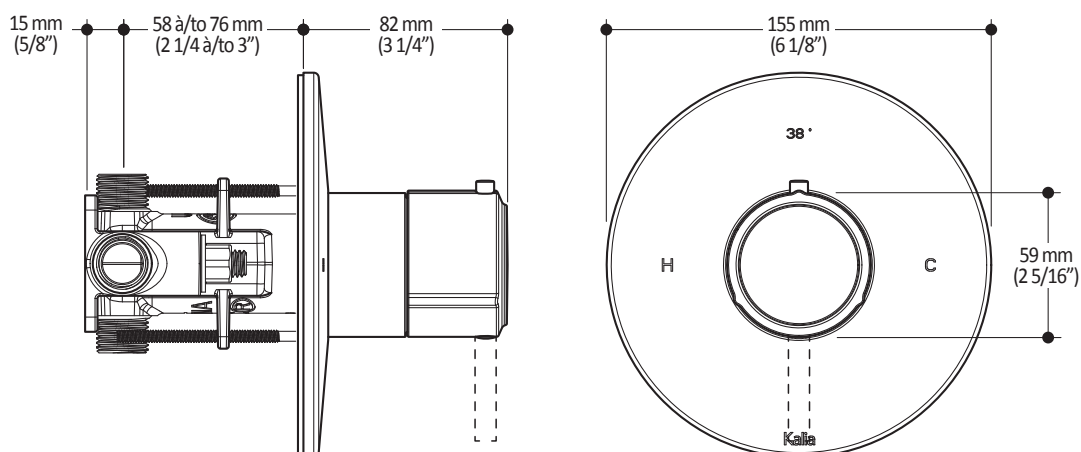

WARRANTY

Kalia Inc. guarantees all aspects of its products to be free of defects in material and workmanship for normal residential use. **Refer to the warranty included with the Kalia products for details.**

Product dimensions: