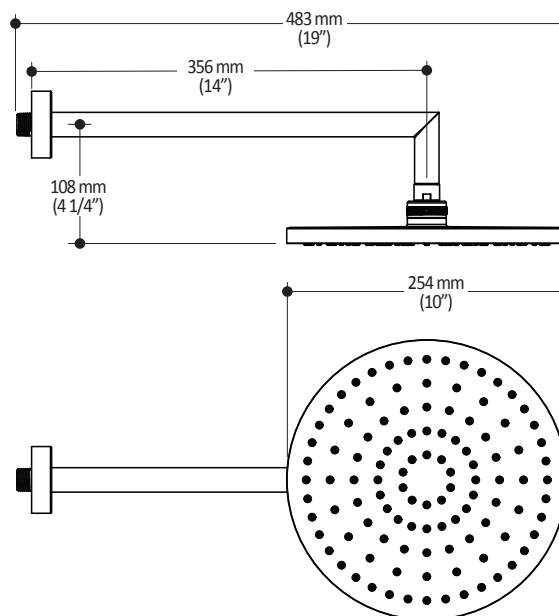

Important: Dimensions are approximated and are subject to changes. Please refer to the installation instructions.

Kalia inc.
1355, 2nd Street
Sainte-Marie (Quebec)
Canada G6E 1G9

t. 1-418-387-9090
1 877 GO KALIA (1-877-465-2542)
f. 1-418-387-9089
www.KaliaStyle.com