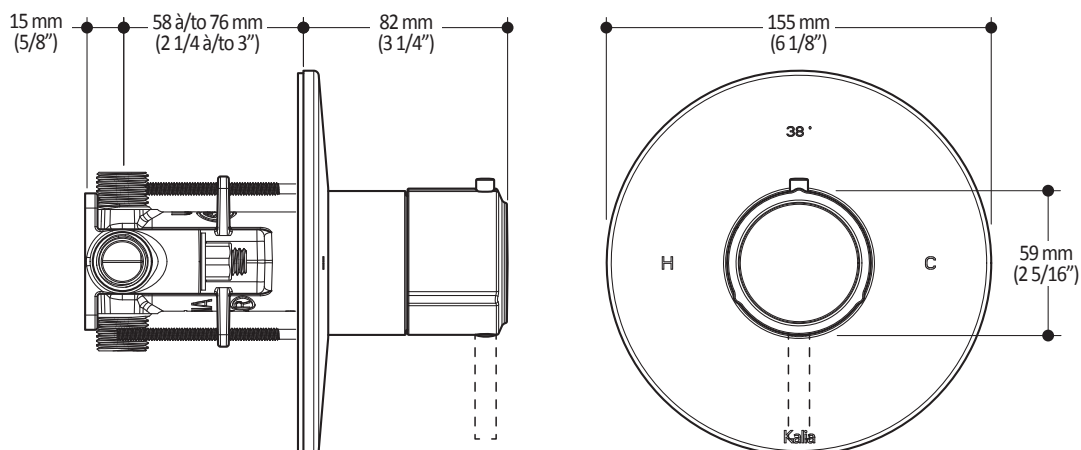

WARRANTY

Kalia Inc. guarantees all aspects of its products to be free of defects in material and workmanship for normal residential use. **Refer to the warranty included with the Kalia products for details.**

Product dimensions: