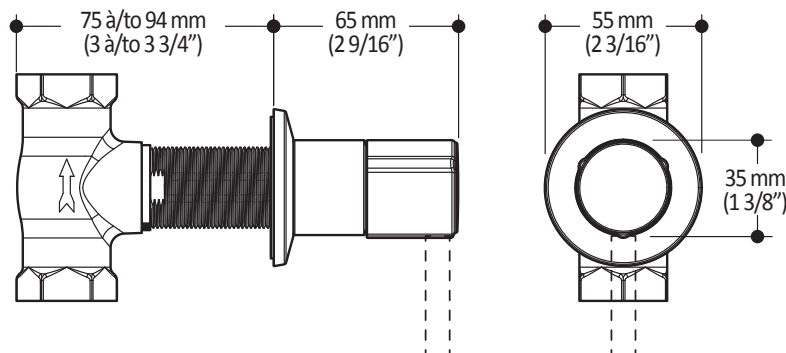

Important: Dimensions are approximated and are subject to changes. Please refer to the installation instructions.

Kalia inc.
1355, 2nd Street
Sainte-Marie (Quebec)
Canada G6E 1G9

t. 1-418-387-9090
1 877 GO KALIA (1-877-465-2542)
f. 1-418-387-9089
www.KaliaStyle.com