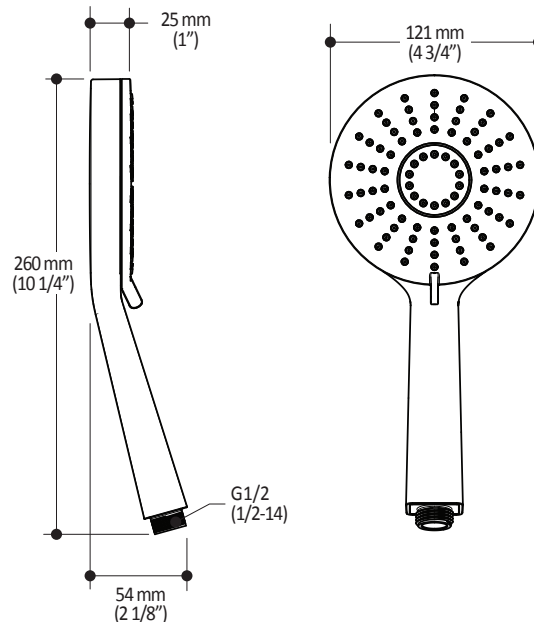

WARRANTY

Kalia Inc. guarantees all aspects of its products to be free of defects in material and workmanship for normal residential use. **Refer to the warranty included with the Kalia products for details.**

Product dimensions: