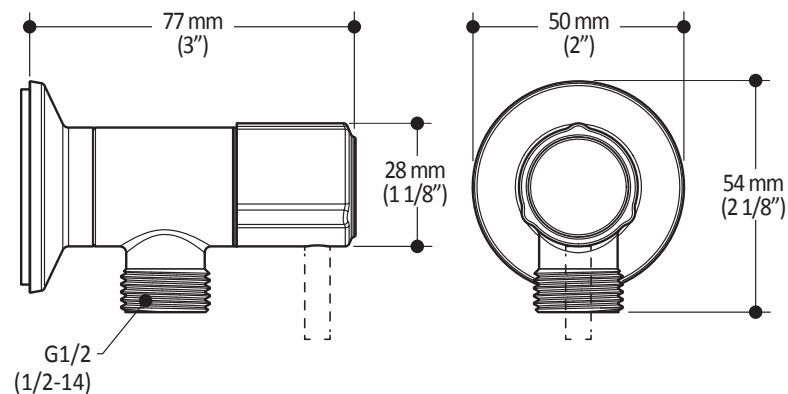

WARRANTY

Kalia Inc. guarantees all aspects of its products to be free of defects in material and workmanship for normal residential use. **Refer to the warranty included with the Kalia products for details.**

Product dimensions: