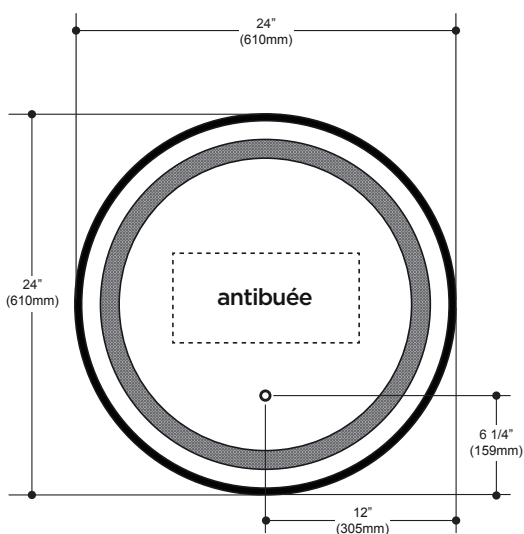

Effect (round)

LED-illuminated round mirror with frosted strip, Brushed Gold frame and touch-switch for color temperature control

FEATURES	
Model #	MR1781-570-180
Packaging mm (in)	730 x 720 x 90 (28.7 x 28.3 x 3.5)
Mirror thickness	4 mm
Weight kg (lb)	7.5 (16.5)
Certification	cUL _{us}
Anti-fog system	Included
Magnifying mirror (3X)	Not available
Reversible	No
Total thickness	40.5 mm (1 9/16")
Automatically opens with wall switch	Yes
Frame	Brushed Gold

LIGHTING	
Power (watt)	24.2 W
Input (volt)	120 V
Lumens	817 lm
Color temperature controlled by maintaining the touch-switch	from 2700k to 6000k
Frequency	60 Hz
Color Rendering Index (CRI)	90+

- Touch Switch
- Frosted strip
- Anti-fog