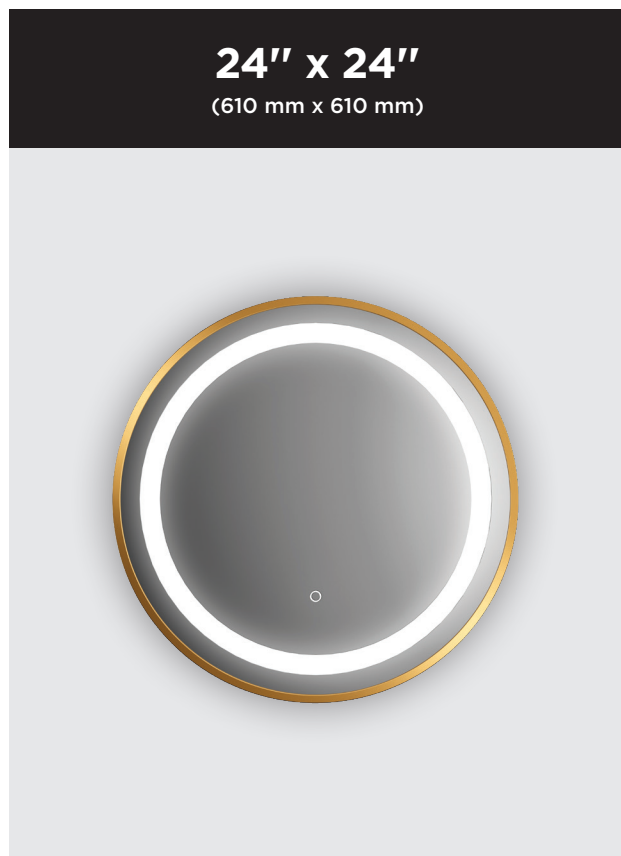

Effect (round)

LED-illuminated round mirror with frosted strip, Brushed Gold frame and touch-switch for color temperature control

FEATURES	
Model #	MR1781-570-180
Packaging mm (in)	730 x 720 x 90 (28.7 x 28.3 x 3.5)
Mirror thickness	4 mm
Weight kg (lb)	7.5 (16.5)
Certification	cUL _{us}
Anti-fog system	Included
Magnifying mirror (3X)	Not available
Reversible	No
Total thickness	40.5 mm (1 9/16")
Automatically opens with wall switch	Yes
Frame	Brushed Gold

LIGHTING	
Power (watt)	24.2 W
Input (volt)	120 V
Lumens	817 lm
Color temperature controlled by maintaining the touch-switch	from 2700k to 6000k
Frequency	60 Hz
Color Rendering Index (CRI)	90+

- Touch Switch
- Frosted strip
- Anti-fog