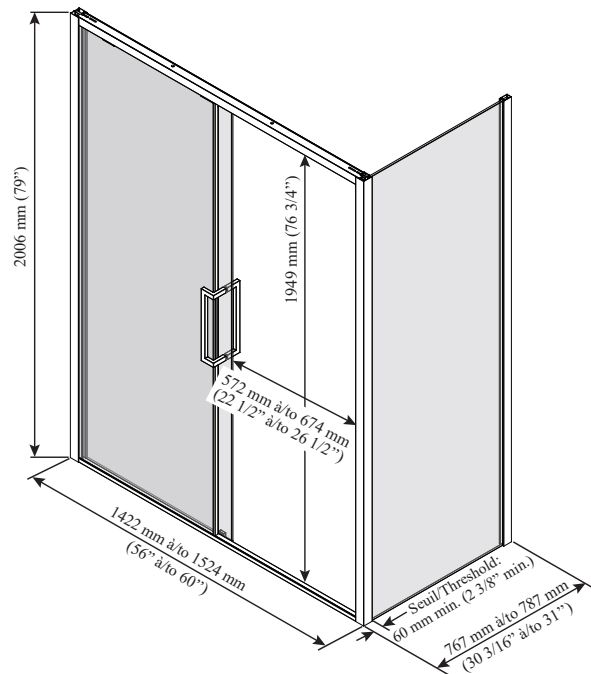

ONCE UPON A TIME...WATER®

IKONIK™ 60" x 32"

DR1841/DR1842/DR1843 60" x 32" Rectangular Sliding Door

SPECIFICATIONS

Features

- Sliding door with ultra-modern **frame**
- Ultra-smooth rolling system
- Hidden anti-jump system without friction
- Clear tempered glass fixed and return panel of 10 mm (3/8") and mobile panel of 8 mm (5/16")
- Glass with **Duraclean** treatment for easy maintenance
- Watertight closure
- Removable central guide for easy maintenance
- Adjustable guide to minimise mobile panel rocking
- Geometric style stainless steel handles of 325 mm (12 13/16")
- 60 mm (2 3/8") minimum threshold required
- Reversible unit

- BW1079 • BW1808
- BW1809

INSTALLATION NOTES

Minimum threshold required for installation is 60 mm (2 3/8"). This product must be installed following the installation instructions provided.

WARRANTY

Kalia Inc. guarantees all aspects of its products to be free of defects in material and workmanship for normal residential use. Refer to the warranty included with the Kalia products for details.

DR1841-160-003
DR1842-160-003
DR1843-160-003
Right-opening shown

Important: Dimensions are approximated and are subject to changes. Please refer to the installation instructions.

ONCE UPON A TIME...WATER®