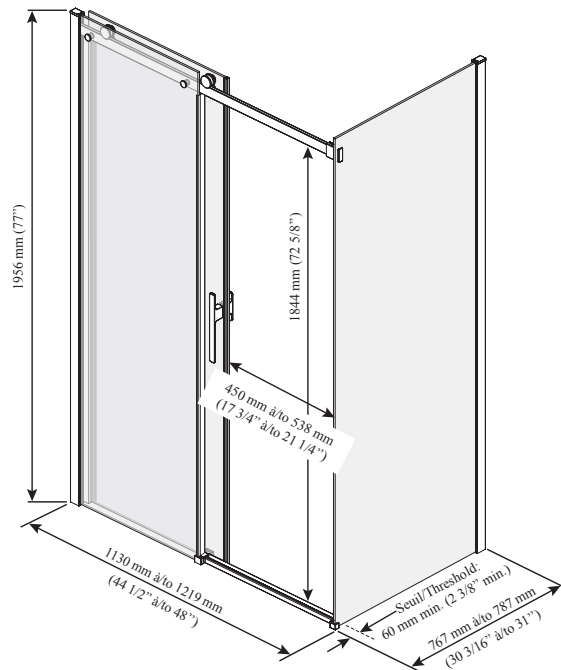

WARRANTY

Kalia Inc. guarantees all aspects of its products to be free of defects in material and workmanship for normal residential use. Refer to the warranty included with the Kalia products for details.

DR1789-110-003,
DR1794-110-003;
Right-opening shown