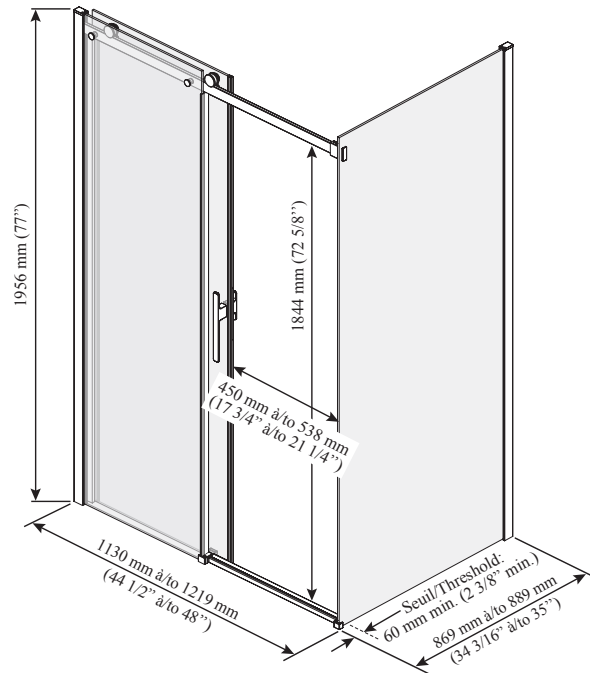

WARRANTY

Kalia Inc. guarantees all aspects of its products to be free of defects in material and workmanship for normal residential use. Refer to the warranty included with the Kalia products for details.

DR1789-110-003,
DR1791-110-003;
Right-opening shown