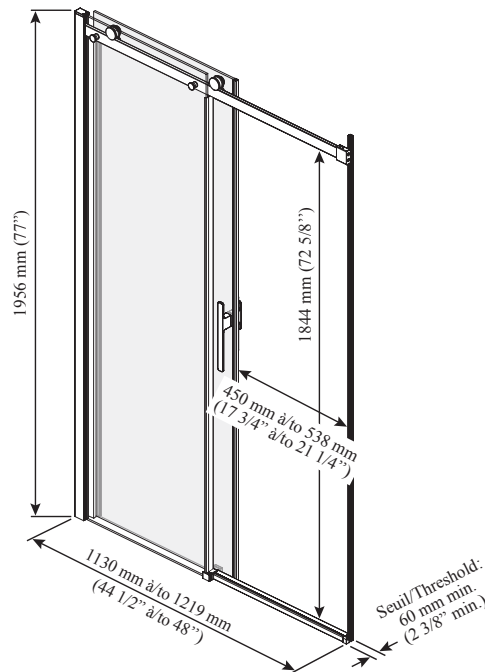

WARRANTY

Kalia Inc. guarantees all aspects of its products to be free of defects in material and workmanship for normal residential use. Refer to the warranty included with the Kalia products for details.

DR1789-XXX-003;
Right-opening shown