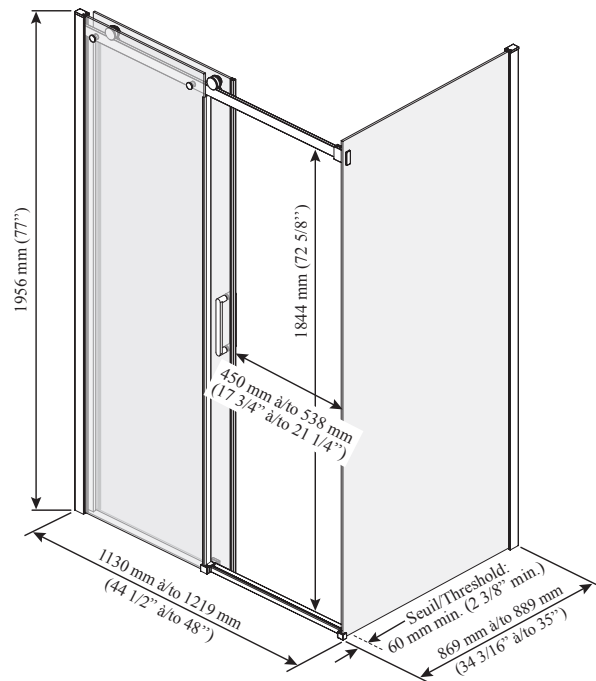

Features

- **Frameless** sliding shower door for corner shower
- Ultra-smooth rolling system
- Hidden anti-jump system without friction
- Strong rail with inner integrated stopper for a refined look
- Closure with cushioned magnetic seals for an airtight and sound absorption
- Removable central guide for easy maintenance
- 8 mm (5/16") clear tempered glass
- 1956 mm (77") panel height provides freedom of movement
- Door access: 450 to 538 mm (17 3/4" to 21 1/4")
- 223 mm (8 3/4") ergonomic inside and outside handles
- Reversible unit (mobile panel closes on return panel)

- DR1735-XXX-000
- DR1737-XXX-000

This door can be installed with the following Kalia shower base(s) model(s);

- BW1212 • BW1098
- BW1191 • BW1192
- BW1280 • BW1281

INSTALLATION NOTES

Minimum threshold required for installation is 60 mm (2 3/8"). This product must be installed following the installation instructions provided.

DR1735-XXX-000/
DR1737-XXX-000;
Right-opening shown

Important: Dimensions are approximated and are subject to changes. Please refer to the installation instructions.