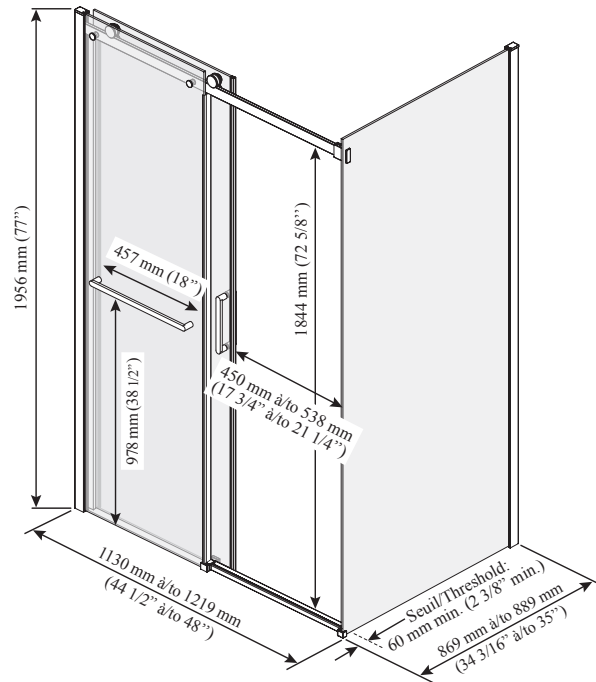

Features

- **Frameless** sliding shower door for corner shower
- Ultra-smooth rolling system
- Hidden anti-jump system without friction
- Strong rail with inner integrated stopper for a refined look
- Closure with cushioned magnetic seals for an airtight and sound absorption
- Removable central guide for easy maintenance
- 8 mm (5/16") clear tempered glass
- 1956 mm (77") panel height provides freedom of movement
- Door access: 450 to 538 mm (17 3/4" to 21 1/4")
- 223 mm (8 3/4") ergonomic inside and outside handles
- Reversible unit (mobile panel closes on return panel)
- 457 mm (18") towel bar included

- DR1735-XXX-XXX-001

This door can be installed with the following Kalia shower base(s) model(s);

- BW1212
- BW1098
- BW1191
- BW1192
- BW1280
- BW1281

INSTALLATION NOTES

Minimum threshold required for installation is 60 mm (2 3/8"). This product must be installed following the installation instructions provided.

DR1735-110-000-001/
DR1737-110-000;
Right-opening shown

Important: Dimensions are approximated and are subject to changes. Please refer to the installation instructions.