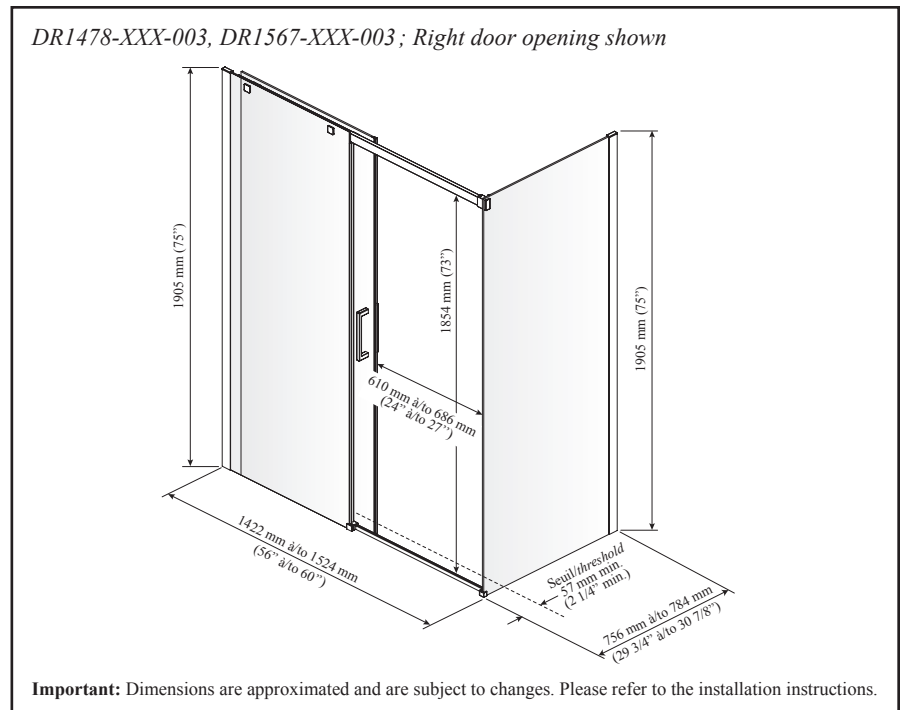

WARRANTY

Kalia Inc. guarantees all aspects of its products to be free of defects in material and workmanship for normal residential use. Refer to the warranty included with the Kalia products for details.